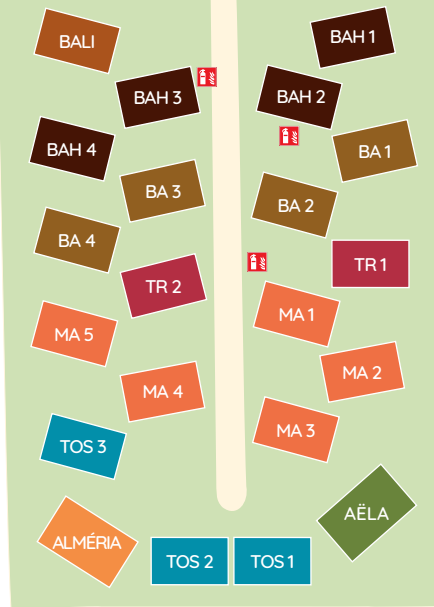

Camping Les Berges de la Dordogne

Légende

- Accueil**
Reception
- Épicerie**
Grocery store
- Bar Restaurant Les Berges**
Bar Restaurant
- Espace aquatique**
Swimming area
- Sanitaires**
Sanitary facilities
- Laverie**
Laundry room
- Barrière (7H-23H)**
Barrier (7am to 11pm)
- Zone de déchets**
Garbage area
- Aire de service camping-car**
Area services camping car
- Borne de recharge**
Charging station
- Chapiteau d'animations**
Entertainment tent
- Structure gonflable**
Inflatable structure
- Aire de jeux**
Playground
- Tennis, Multisports, HomeBall,...**
Multisports ground
- Aire de fitness**
Fitness area
- Boulodrome**
Pétanque strip
- Base de canoës**
Canoe area
- Terrain de volleyball**
Volleyball
- L'échappée du pêcheur**

Emplacements

- Bord de rivière
- Confort
- Résident

Locatifs

- | | | |
|------------------------------------------|--------------------------------------|----------------------------------------|
| Loggia
Confort, 25m2, 4pers | Bahia
Premium, 33m2, 6pers | Toscane
Premium, 33m2, 6pers |
| Trémolat
Standard, 30m2, 6pers | Bahia
Premium, 29m2, 4pers | Alméria
Premium, 40m2, 6pers |
| Malaga
Confort, 32m2, 6pers | Bali
Premium, 33m2, 4pers | Aëla
Premium, 40m2, 8pers |