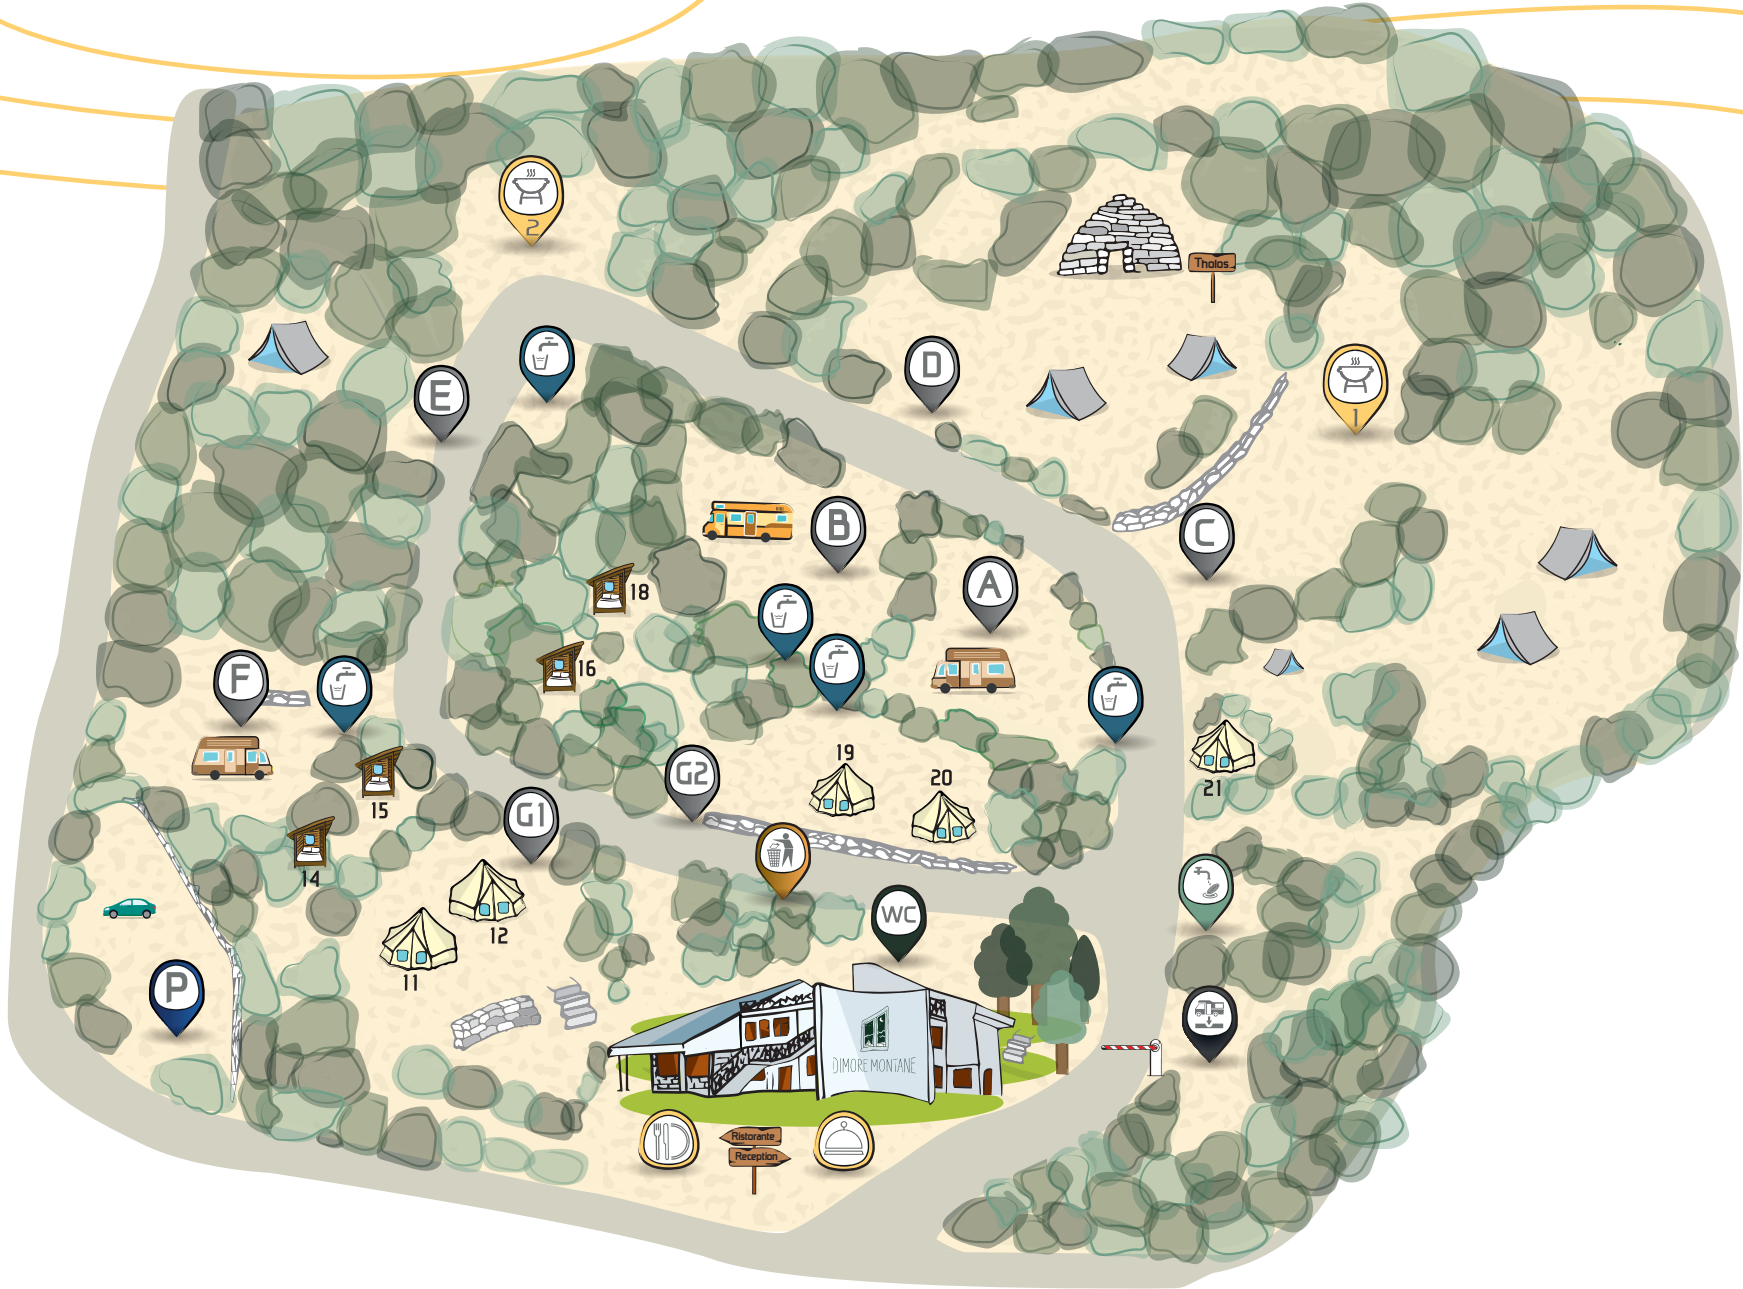

DIMORE MONTANE

MAP

RECEPTION 9 am - 9 pm

CAMPER SERVICE
Acque grigie e nere
Grey and waste water

RACCOLTA DIFFERENZIATA
SELECTIVE WASTE COLLECTION

PUNTI ACQUA POTABILE
DRINKING WATER POINTS

PARKING
Privato non custodito
Non-guarded free

AREA TENDE
TENTS AREA

RISTORANTE BAR
RESTAURANT BAR

AREA STOVIGLIE
SINK DISHES

AREA BARBECUE
BBQ AREA

AREA CAMPER
VAN ROULOTTE

GLAMPING AREA