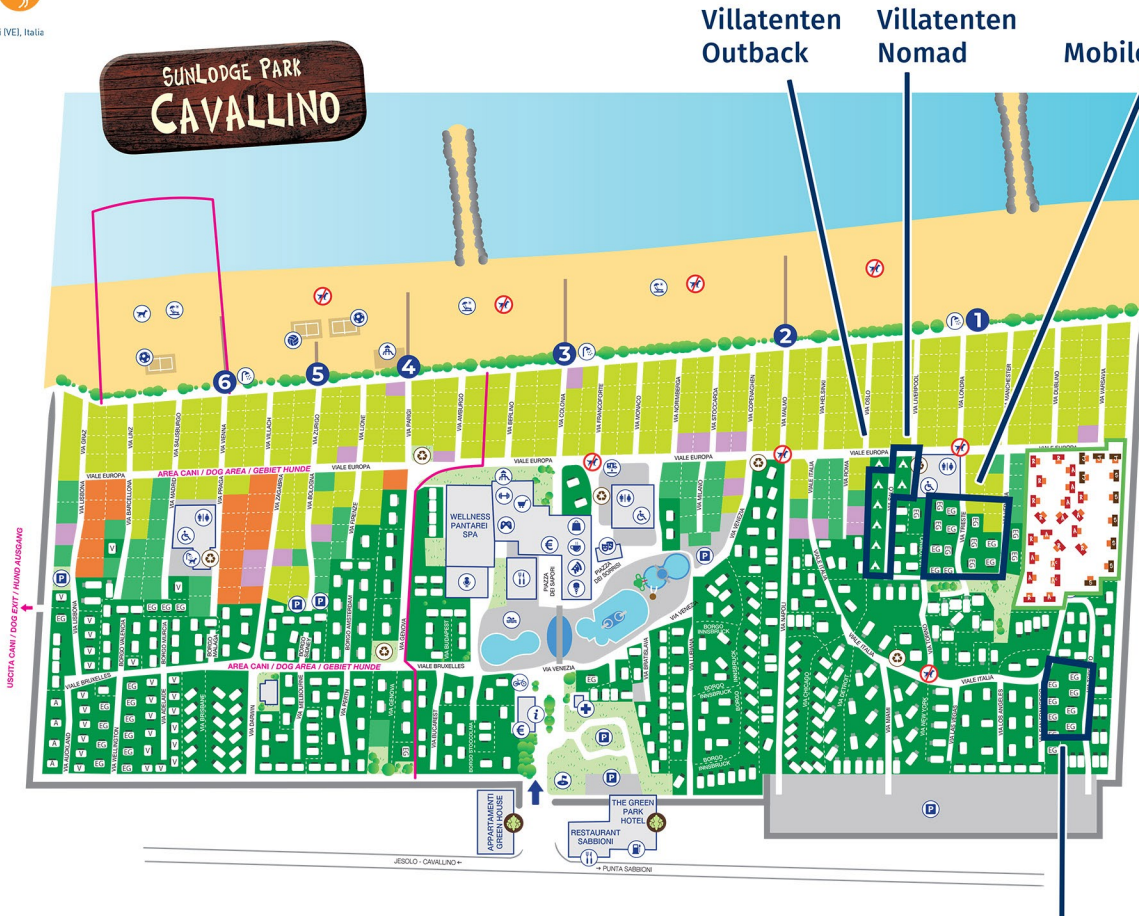

CAVALLINO

VILLAGE

CAMPING

- PIAZZOLE SMART
- PIAZZOLE PREMIUM
- PIAZZOLE PREMIUM PLUS
- PIAZZOLE PARADISE

Villatenten
Outback

Villatenten
Nomad

Mobile Home Cosy 3 rooms