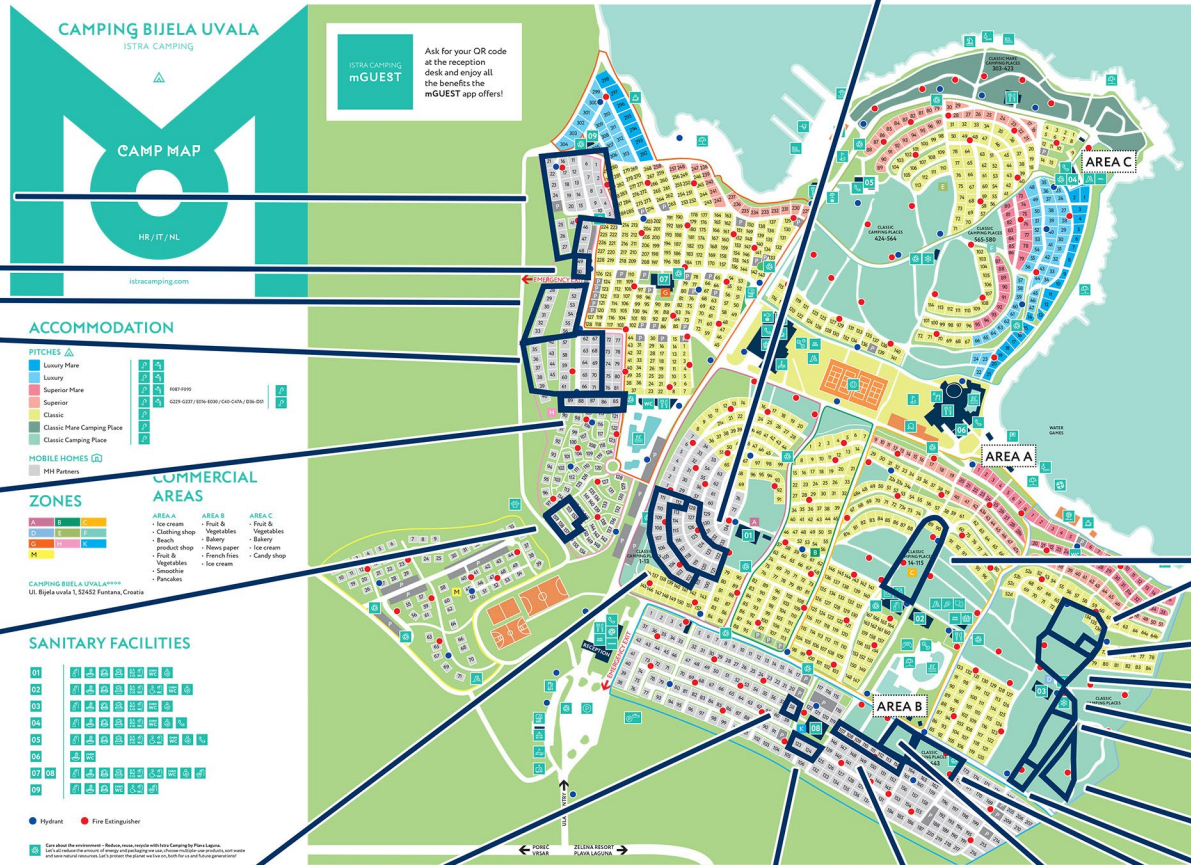

MH Mars

Safaritent Lodge met sanitair + airco

MH Pula
MH Porec
MH Funtana

MH Malta

Safaritent met sanitair

MH Fuskulin

Safaritent Luxe

Safaritent met sanitair + airco

MH Venus

Safaritent Cozy

Safaritent Comfort

Safaritent Bella Vista + airco

Safaritent Lodge + airco

Safaritent Lodge + airco

Safaritent Lodge

Safaritent Luxe