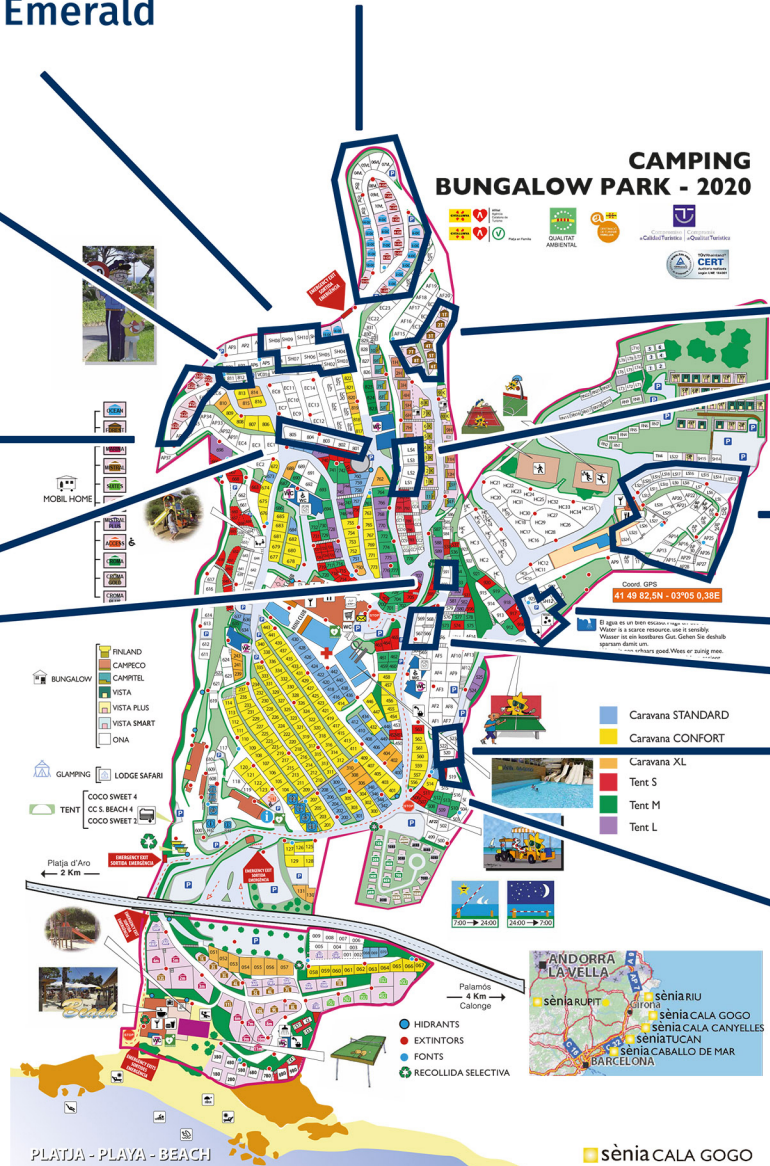

Mobile Home Ruby 3
Mobile Home Emerald
MH Platinum

Mobile Home Cosy / Helia

Bungalowtent Green

Mobile Home Helia

Super Lodge Tent
Super Lodge Tent

Mobile Home Forest

Mobile Home Ruby 3

Mobile Home Ruby 3
Mobile Home Sapphire

MH Platinum
Super Lodge Tent

Mobile Home Amber

Super Lodge Tent

PLATJA - PLAYA - BEACH