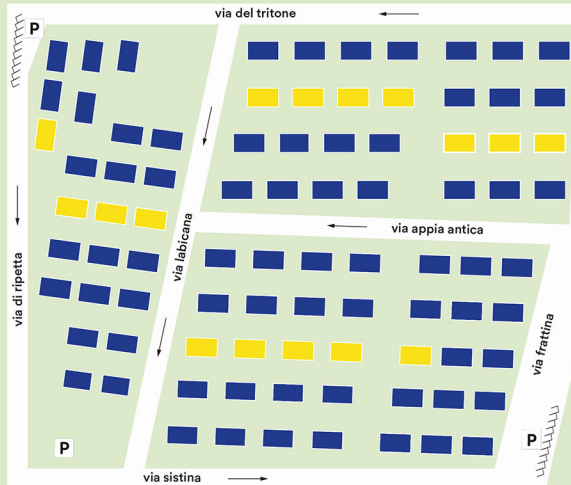

hu | I PINI village

Via delle Sassette, 23 - Fiano Romano - ROMA

VIA DELLE SASSETTE

 hu STAY PREMIUM L	 hu STAY SMART
 hu STAY PREMIUM XL	 hu STAY EASY
 hu STAY EASY POOL	 hu STAY EASY XL
 hu STAY EASY PLUS	 hu STAY EASY L
 hu STAY SMART L PLUS	 TOUR OPERATOR

-  INFOPOINT
-  AREAGIOCHI PLAYGROUND
-  BAR
-  RISTORIANTE RESTAURANT
-  PICNIC AREA
-  MARKET
-  MINI CLUB
-  INFERMERIA INFIRMARY
-  ANFITEATRO AMPHITHEATER
-  CAMPO DA CALCIO SOCCER
-  MINIGOLF
-  TENNIS
-  CAMPO DA PALLAVOLO VOLLEY
-  LAVANDERIA LAUNDRY
-  WC KIMIK
-  BAGNI TOILETS
-  TOILET
-  RACCOLTA RIFIUTI RECYCLING AREA
-  SALA GIOCHI GAMES ROOM