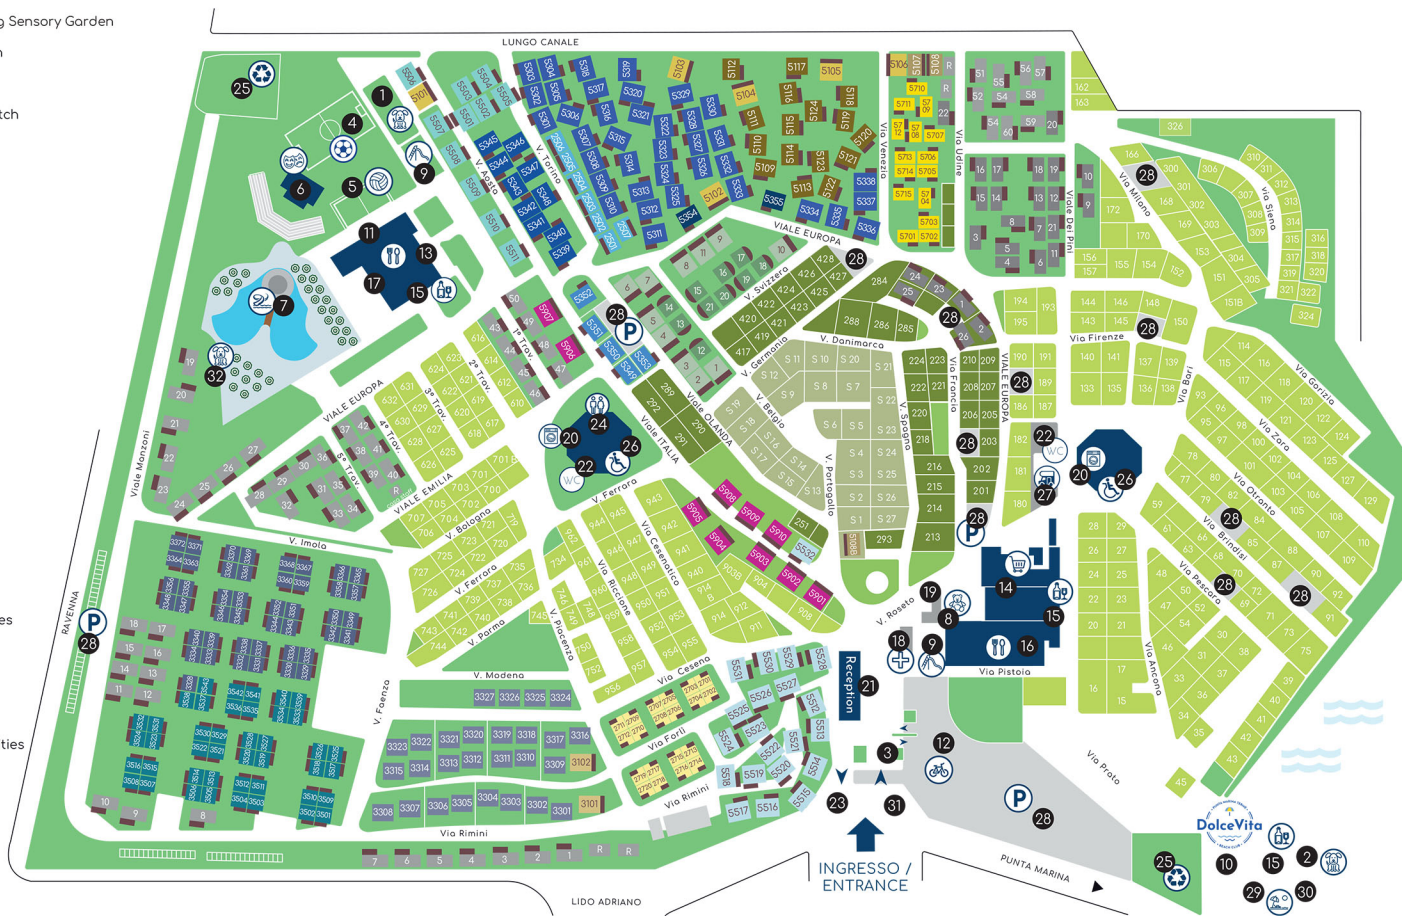

LEGENDA

1. 1 Giardino Sensoriale Cani / Dog Sensory Garden
2. 2 Spiaggia Per Cani / Dog Beach
3. 3 Infopoint
4. 4 Calciotto / 5-A-Side Football Pitch
5. 5 Beach Volley
6. 6 Teatro / Theatre
7. 7 Parco Acquatico / Pool Park
8. 8 Miniclub
9. 9 Parco Giochi / Playground
10. 10 Dolcevita Beach Restaurant
11. 11 Piodineria / Piodina Point
12. 12 Bike Point
13. 13 Pizzeria
14. 14 Market / Bazar / Bazaar
15. 15 Bar
16. 16 Ristorante / Gastronomia / Restaurant / Gastronomy
17. 17 Trattoria Romagnola
18. 18 Infermeria / Infirmary
19. 19 Parrucchiera / Hairdresser
20. 20 Lavanderia / Washing Machines
21. 21 Reception
22. 22 WC Chimico / Toilet
23. 23 Monetica
24. 24 Servizi Igienici / Sanitary Facilities
25. 25 Area Ecologica / Ecopoint
26. 26 WC Disabili / Accessible Toilet
27. 27 Camper Service
28. 28 Parcheggio / Parking
29. 29 Spiaggia Noleggio Ombrelloni / Beach Service
30. 30 Spiaggia Libera / Wild Beach
31. 31 Bancomat / ATM
32. 32 Area cani / Dog area

1. **ELITE**
2. LODGE ELITE
3. **DELUXE**
4. CHALET DELUXE DOG
   - LODGE DELUXE
   - LODGE DELUXE DOG
   - LODGE DELUXE

1. **SUPERIOR**
2. CHALET SUPERIOR DOG
   - CHALET SUPERIOR
   - LODGE SUPERIOR
   - LODGE SUPERIOR A
   - LODGE SUPERIOR DOG

1. **COMFORT**
2. BUNGALOW COMFORT
   - CHALET COMFORT DOG
   - LODGE COMFORT DOG
   - LODGE COMFORT DOG
3. **FAMILY**
4. BUNGALOW DOG
   - LODGE DOG

1. **PIAZZOLE**
2. PIAZZOLA COMFORT DOG
   - PIAZZOLA DOG
   - PIAZZOLA SUPERIOR DOG
3. **GLAMPING**
4. AIR LODGE
   - TENDA LODGE

1. **ALTRI ALLOGGI**
2. MOBILHOME TO HOMAIR
   - MOBILHOME TO EUROCAMP
   - MOBILHOME TO ROAN

ORARIO DEL SILENZIO
SILENCE TIME
14,00-15,30 / 24,00-07,00

Club del Sole
Adriano
FAMILY COLLECTION