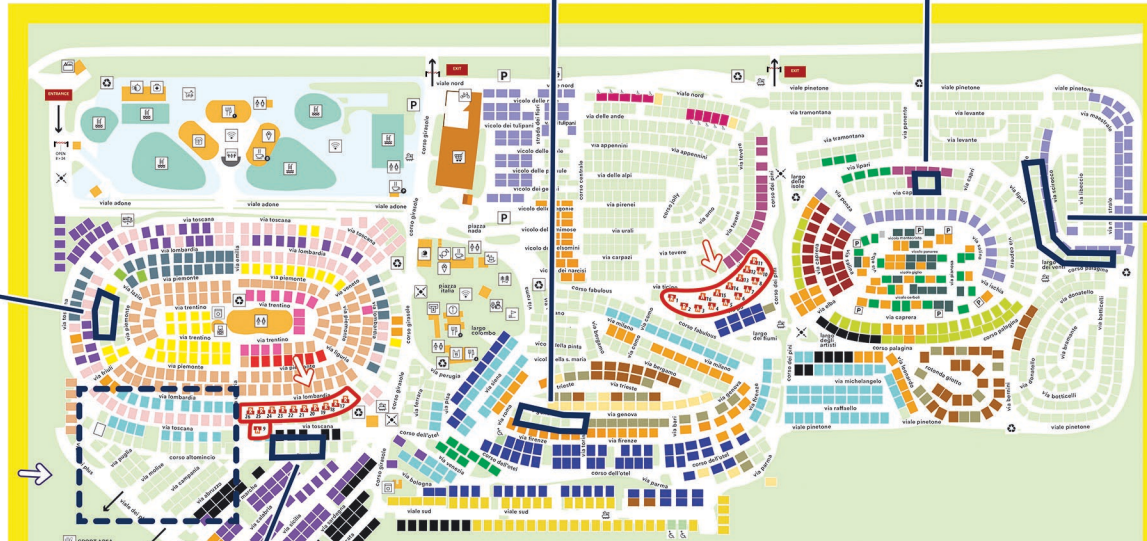

MH Grand 750-2  
MH Riviera 860-3

MH Grand 750-2

MH 800-3 Lounge

Lodge Tent

MH Grand 860-3 Ensuite

RECEPTION	ICE CREAM	SHOP	AC CAMP EASY	AC STAY PREMIUM
INFOPOINT	AREA GIOCHI	LAUNDRERIA	AC CAMP SMART	AC STAY PREMIUM
WIFI FREE	BAR/GRILL	LAUNDRY	AC CAMP PREMIUM	AC STAY PREMIUM
PARKING REG. PARKING	MINI CLUB	AMBITRATTO	AC CAMP PREMIUM	AC STAY EXCELLENCE
TOILETTE	SALA GIOCHI	MUSIC & LOUNGE BAR	AC CAMP PREMIUM	AC STAY EXCELLENCE
W.C. KIMIK	GAMES ROOM	PISCINE	AC CAMP PREMIUM	AC STAY EXCELLENCE
DOG AREA	BAR & RISTORANTE	SWIMMING POOL	AC CAMP PREMIUM	AC STAY EXCELLENCE
BANCOMAT	POOL BAR	MINI GOLF	AC CAMP PREMIUM	AC STAY EXCELLENCE
VIA	RISTORANTE TAKE AWAY	PARCHI AVVENTURA	AC CAMP PREMIUM	AC STAY EXCELLENCE
FARMACIA TRENINO	RISTORANTE	ART STYLING PAINT	AC CAMP PREMIUM	AC STAY EXCELLENCE
TRUSSARDI STOP	AREA STREET FOOD	SPORT AREA	AC CAMP PREMIUM	AC STAY EXCELLENCE
SOLEGGIO DICI	TAKE AWAY	RACCOLTA RIFIUTI	AC CAMP PREMIUM	AC STAY EXCELLENCE
BIEL RIVISTA	MARKET	HERBIS COLLECTION POINTS	AC CAMP PREMIUM	AC STAY EXCELLENCE
CAMPBET SERVICE	CANDY STORE	PUNTO DI RACCOLTA EMERGENZA (MULINOPOST)	AC CAMP PREMIUM	AC STAY EXCELLENCE
BOUTIQUE			AC CAMP PREMIUM	AC STAY EXCELLENCE
DOCTEUR			AC CAMP PREMIUM	AC STAY EXCELLENCE

Mobile Home Premium Deluxe

SunLodge Redwood + Aspen

SunLodge Aspen + Redwood

MH Grand 750-2  
MH Grand 860-3 Ensuite