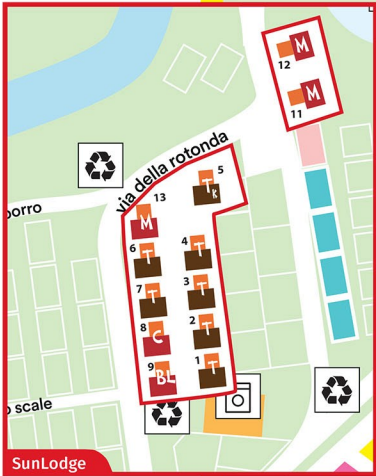

SUNLODGE PARK NORCENNI GIRASOLE

Mobile Home Cosy   MH Premium Deluxe

hu NORCENNI
GIRASOLE
village

- BigLeaf **B**
- Catalpa **C**
- Maple **M**
- Taiga **T**
- Taiga & Kambi **T**