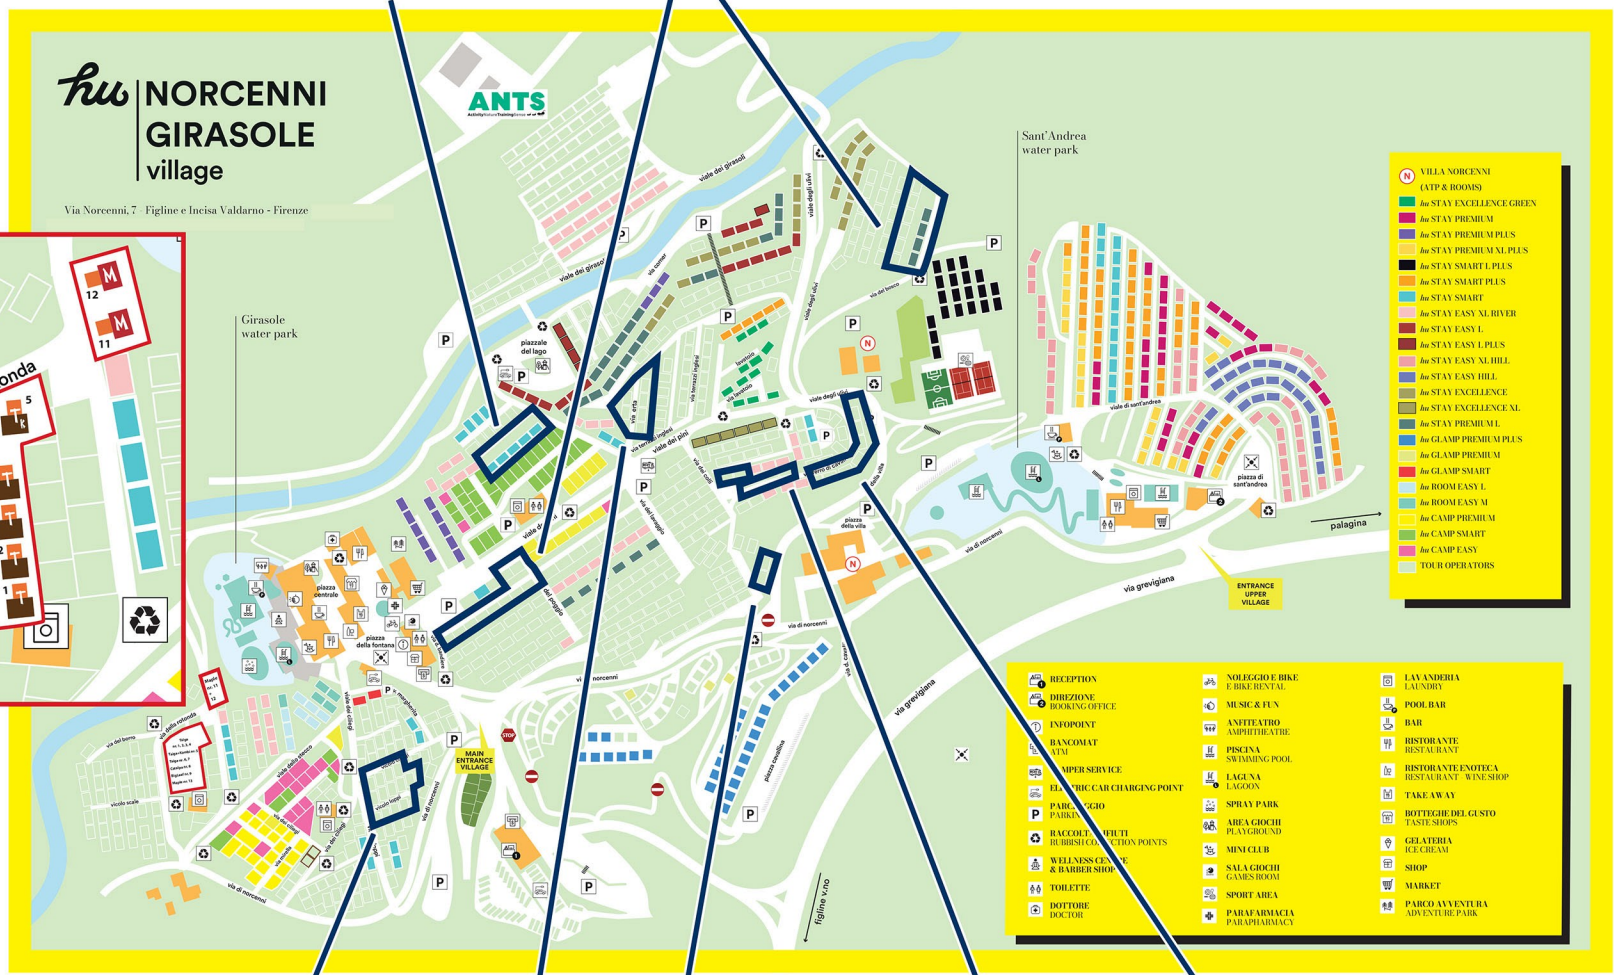

- N VILLA NORCENNI (ATP & ROOMS)
- Inn STAY EXCELLENCE GREEN
- Inn STAY PREMIUM
- Inn STAY PREMIUM PLUS
- Inn STAY PREMIUM XL PLUS
- Inn STAY SMART L PLUS
- Inn STAY SMART PLUS
- Inn STAY SMART
- Inn STAY EASY XL RIVER
- Inn STAY EASY L
- Inn STAY EASY L PLUS
- Inn STAY EASY XL HILL
- Inn STAY EASY HILL
- Inn STAY EXCELLENCE
- Inn STAY EXCELLENCE XL
- Inn STAY PREMIUM
- Inn STAY PREMIUM PLUS
- Inn GLAMP PREMIUM
- Inn GLAMP SMART
- Inn ROOM EASY L
- Inn ROOM EASY M
- Inn CAMP PREMIUM
- Inn CAMP SMART
- Inn CAMP EASY
- TOUR OPERATORS

RECEPTION	NOLEGGIO E BIKE E BIKE RENTAL	LAVANDERIA LAUNDRY
DIREZIONE BOOKING OFFICE	MUSIC & FUN	POOL BAR
INFOPOINT	ANFITEATRO AMPHITHEATRE	BAR
BANCOMAT ATM	PISCINA SWIMMING POOL	RESTORANTE RESTAURANT
SHOPIER SERVICE	LAGUNA LAGOON	RESTORANTE ENOTECA RESTAURANT WINE SHOP
ELETTRIC CAR CHARGING POINT	SPRAY PARK	TAKE AWAY
PARCHING GARAGE	AREA GIOCHI PLAYGROUND	BOUTIQUE DEL GUSTO TASTE SHOPS
RACCOLTA RIFIUTI RUBBISH COLLECTION POINTS	MINI CLUB	GELATERIA ICE CREAM
WELLNESS SPA & BARBER SHOP	SALA GIOCHI GAMES ROOM	SHOP
TOILETTE	SPORT AREA	MARKET
DOTTORE DOCTOR	PARAFARMACIA PHARMACY	PARCO AVVENTURA ADVENTURE PARK

Mobile Home Cosy   MH Europa 780-2   MH Europa 780-2   MH Europa 850-2   Mobile Home Cosy
MH Grand 800-3   MH Vista 800-2