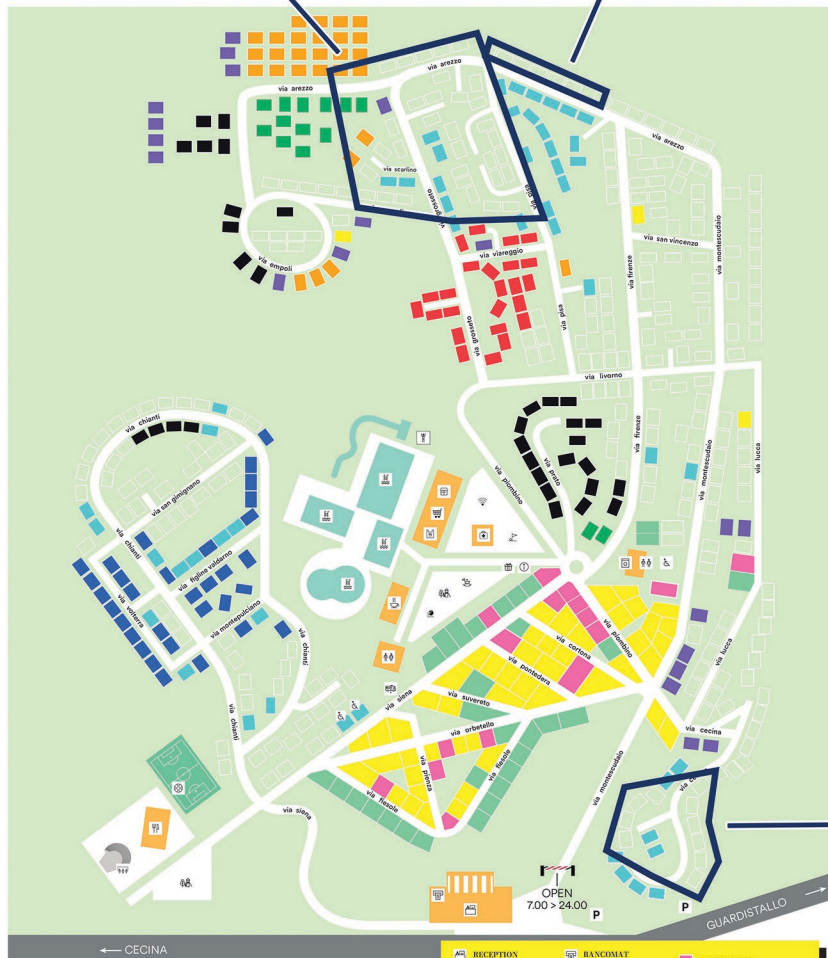

Mobile Home Moda (all types)
Mobile Home Cosy

Mobile Home Premium

MH Europa 850-2
MH Riviera 750-2
MH Riviera 860-3

ru | MONTESCUDAIO
village

Via del Poggetto, kn 2 - Montescudaio - Pisa

RECEPTION	BANCOMAT	IN CAMP EASY
INFOPPOINT	LAUNDRY	IN CAMP SMART
RESTAURANT	FITNESS	IN CAMP PREMIUM
PISCINA	MINI CLUB	IN CAMP PREMIUM
POOL BAR	WIFI FREE	IN GLAMP SMART
TAKE AWAY	PARCHEGGIO	IN STAY PREMIUM GREEN
MARKET	PARCHEGGIO	IN STAY PREMIUM PLUS
SHOP	CAMPER SERVICE	IN STAY SMART
TOILETTES	MINI GOLF	IN STAY SMART L PLUS
CAMPO SPORTIVO	SALA GIOCHI	IN STAY SMART PLUS
PLAYING FIELD	GAMES ROOM	IN STAY SMART XL
ASPITEATRO	CHIOSCO SOUVENIR	IN STAY SMART XL
AMPHITEATRO	BAR	TOUR OPERATORS
AREA GIOCHI	DOCTOR	
PLAYGROUND		

2024-SEP
Settim 14:30-14:30
Settim 15:30-15:30