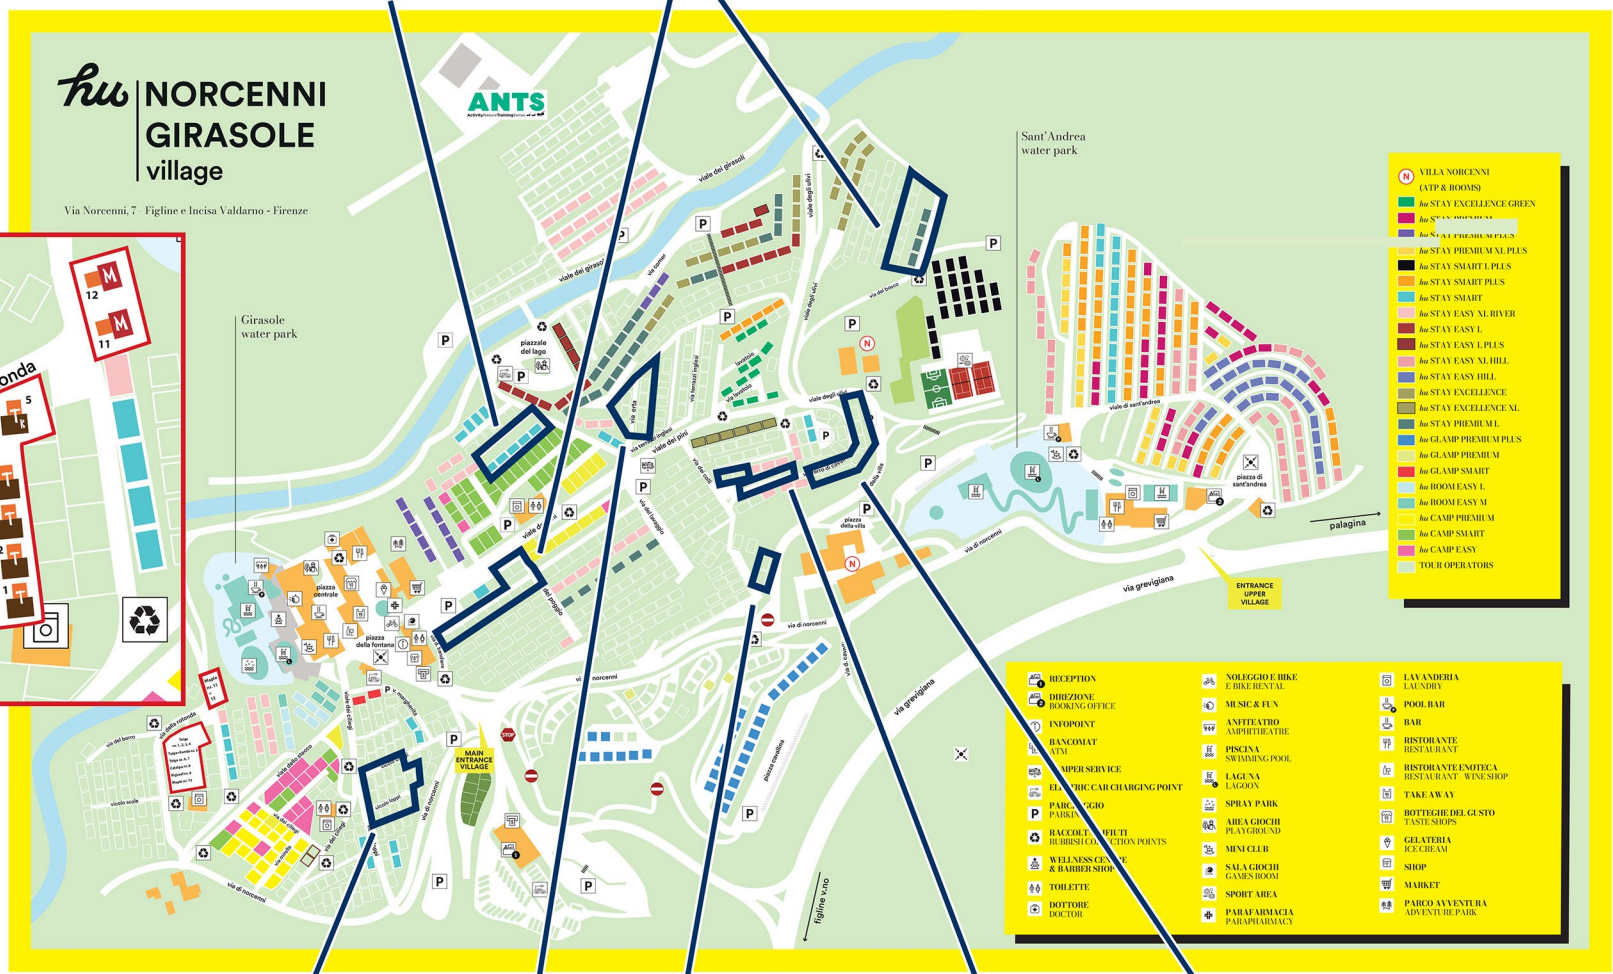

SUNLODGE PARK NORCENNI GIRASOLE

Mobile Home Cosy MH Premium Deluxe

- BigLeaf **BL**
- Catalpa **C**
- Maple **M**
- Taiga **T**
- Taiga & Kambi **TK**

Mobile Home Cosy MH Europa 780-2 MH Europa 780-2 MH Europa 850-2 Mobile Home Cosy
 MH Grand 800-3 MH Vista 800-2