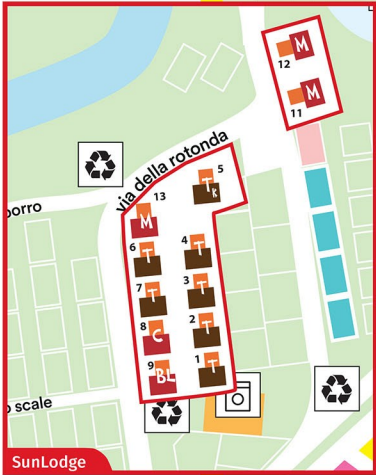

SUNLODGE PARK NORCENNI GIRASOLE

Mobile Home Cosy MH Premium Deluxe

- BigLeaf **BL**
- Catalpa **C**
- Maple **M**
- Taiga **T**
- Taiga & Kambi **TK**

Mobile Home Cosy MH Europa 780-2 MH Europa 780-2 MH Europa 850-2 Mobile Home Cosy
 MH Grand 800-3 MH Vista 800-2