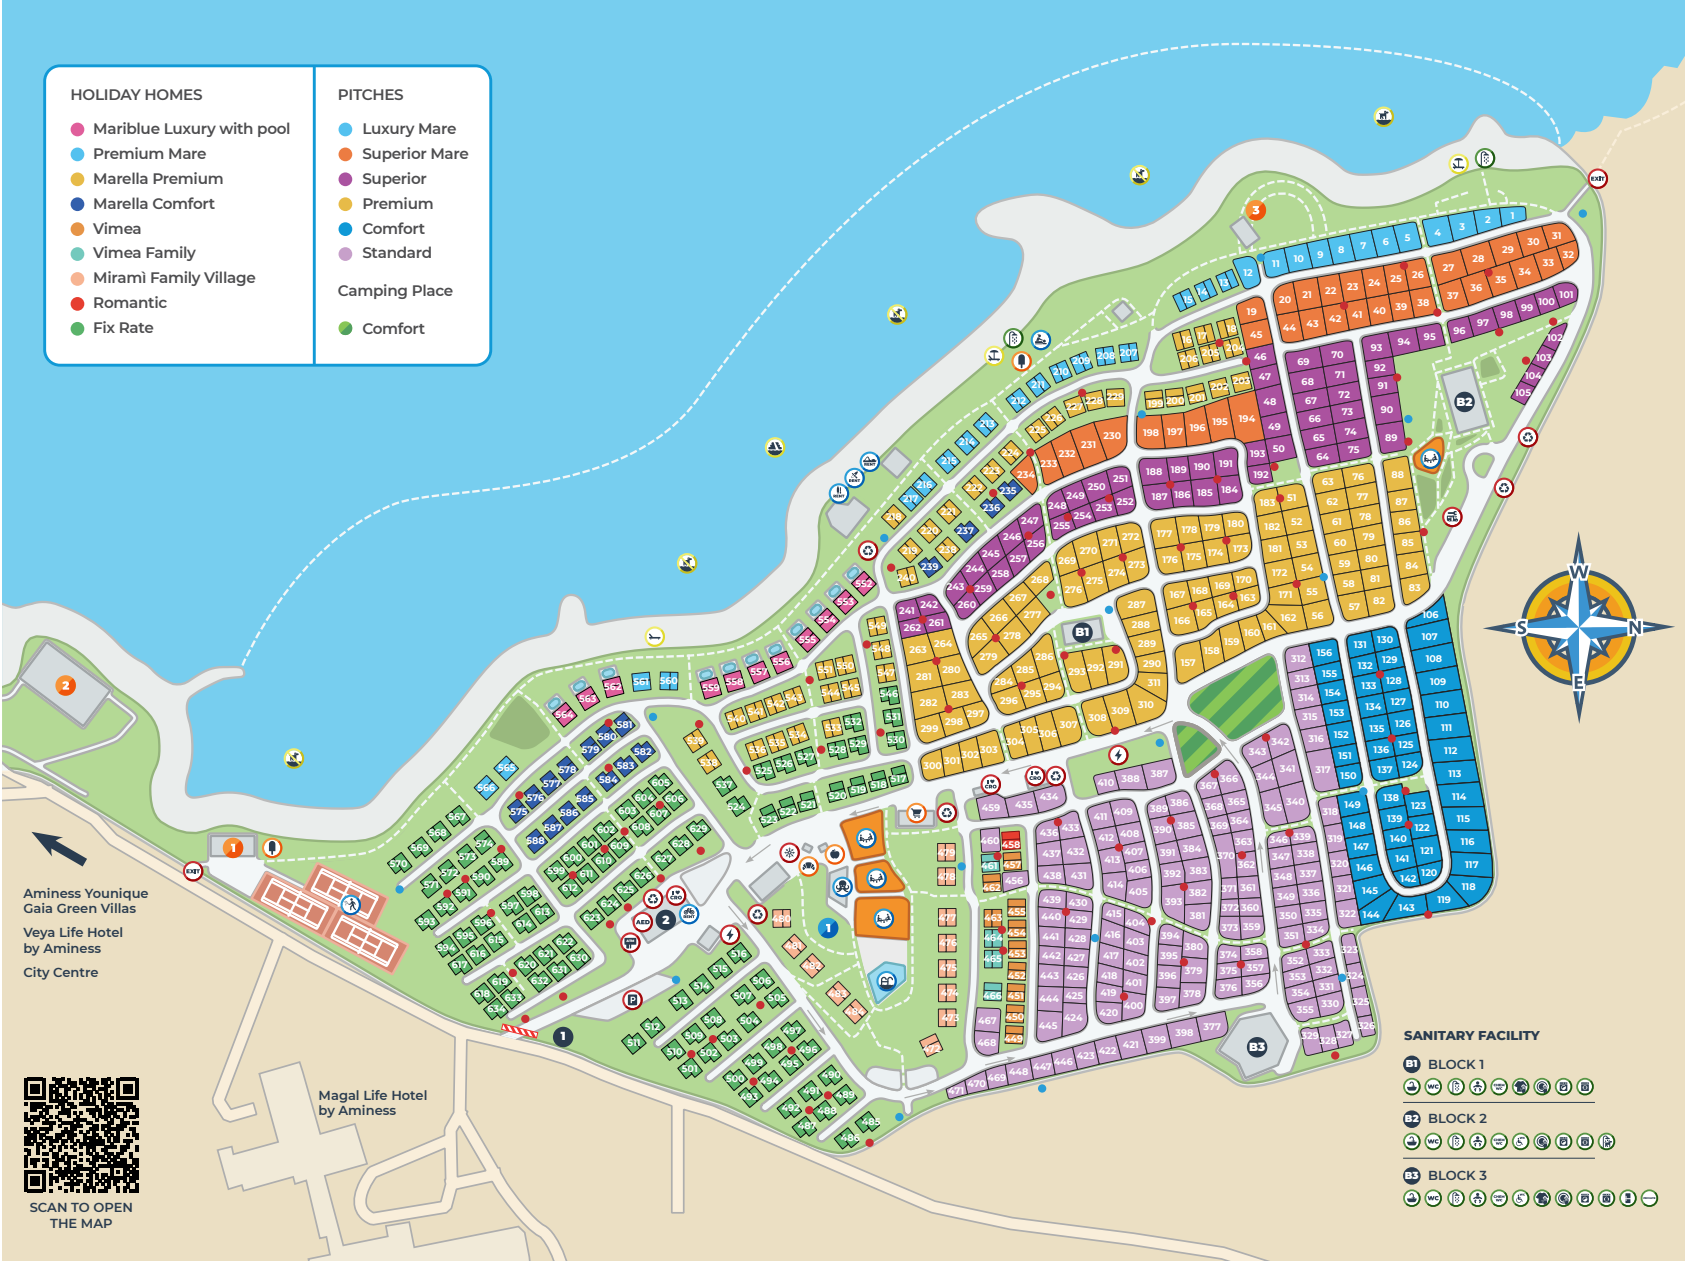

HOLIDAY HOMES

- Mariblu Luxury with pool
- Premium Mare
- Marella Premium
- Marella Comfort
- Vimea
- Vimea Family
- Mirami Family Village
- Romantic
- Fix Rate

PITCHES

- Luxury Mare
 - Superior Mare
 - Superior
 - Premium
 - Comfort
 - Standard
- Camping Place
- Comfort

- | | |
|---------------------------------------|---|
| 1 ENTRANCE | B SANITARY FACILITY |
| 2 RECEPTION | |
| FOOD & BEVERAGE | |
| 1 TRATTORIA IL CANTUCCIO | I ICE CREAM |
| 2 RESTAURANT 7SEAS | BK BAKERY |
| 3 CABANA BAR & MORE LOUNGE BAR | FS FRUIT STORE |
| | GS GROCERIES SHOP |
| BEACHES | |
| DF DOG FRIENDLY BEACH | DC DECK CHAIR |
| ND NO DOGS ALLOWED | DCP DECK CHAIR WITH PARASOL |
| AQ AQUAPARK | |
| SPORT & RELAX | |
| 1 PARK MIRAMI WITH POOL | MC MIRAMI CLUB |
| T TENNIS | RS RENTAL OF SPORTS EQUIPMENT |
| M MASSAGE | RSU RENT A SUP |
| PL PLAYGROUND | RC RENT A KAYAK |
| P POOL | RPB RENT A PEDAL BOAT |
| SANITARY FACILITIES | |
| S SINK | CWB CLOTHING WASH BASIN AREA |
| TO TOILET | DWB DISH WASH BASIN AREA |
| SH SHOWER | L LAUNDRY SERVICE |
| CT CHILDREN'S TOILET | D DRYER |
| CH CHEMICAL TOILET | DS DOG SHOWER |
| DT DISABLED TOILET | RC REFRIGERATOR WITH COMPARTMENTS |
| PT PRIVATE TOILET | |
| SAFETY & OTHER SERVICES | |
| SS SOUVENIR SHOP | EVCS ELECTRIC VEHICLE CHARGING STATION |
| ATM ATM | AED AED |
| EM EMERGENCY EXIT | P PARKING |
| RB RECYCLE BINS | CS CAMPER SERVICE |
| IM ICE MACHINE | |
| FE FIRE EXTINGUISHER | H HYDRANT |

- SANITARY FACILITY**
- B1** BLOCK 1
● ● ● ● ● ●
- B2** BLOCK 2
● ● ● ● ● ●
- B3** BLOCK 3
● ● ● ● ● ●

Aminess Younique
Gaia Green Villas
Veya Life Hotel
by Aminess
City Centre

Magal Life Hotel
by Aminess