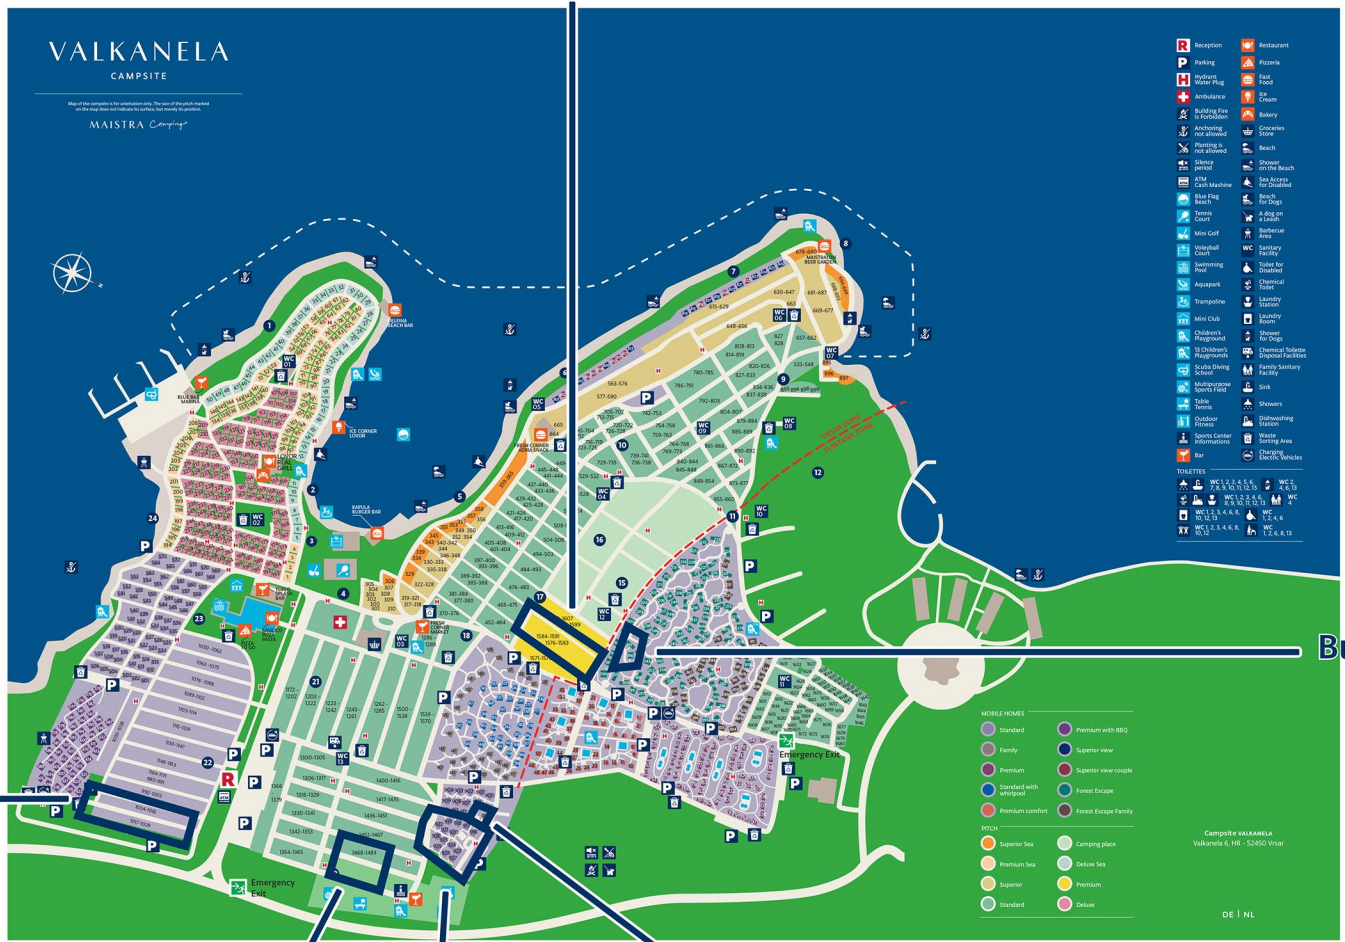

Safaritent

VALKANELA
CAMPSITE

Mobile Home Moda

Bungalow tent

Safaritent Almond

Lodgetent Holiday Deluxe

Safaritent Olive

1. MOBILE HOMES
2. Standard
   - Family
   - Premium
   - Standard with whirlpool
   - Premium comfort
   - Superior Sea
   - Premium Sea
   - Superior
   - Standard
   - Premium with BBQ
   - Superior view
   - Superior view couple
   - Forest Escape
   - Forest Escape Family
3. PITCH
4. Superior Sea
   - Premium Sea
   - Superior
   - Standard
   - Camping place
   - Deluxe Sea
   - Premium
   - Deluxe

DE | NL