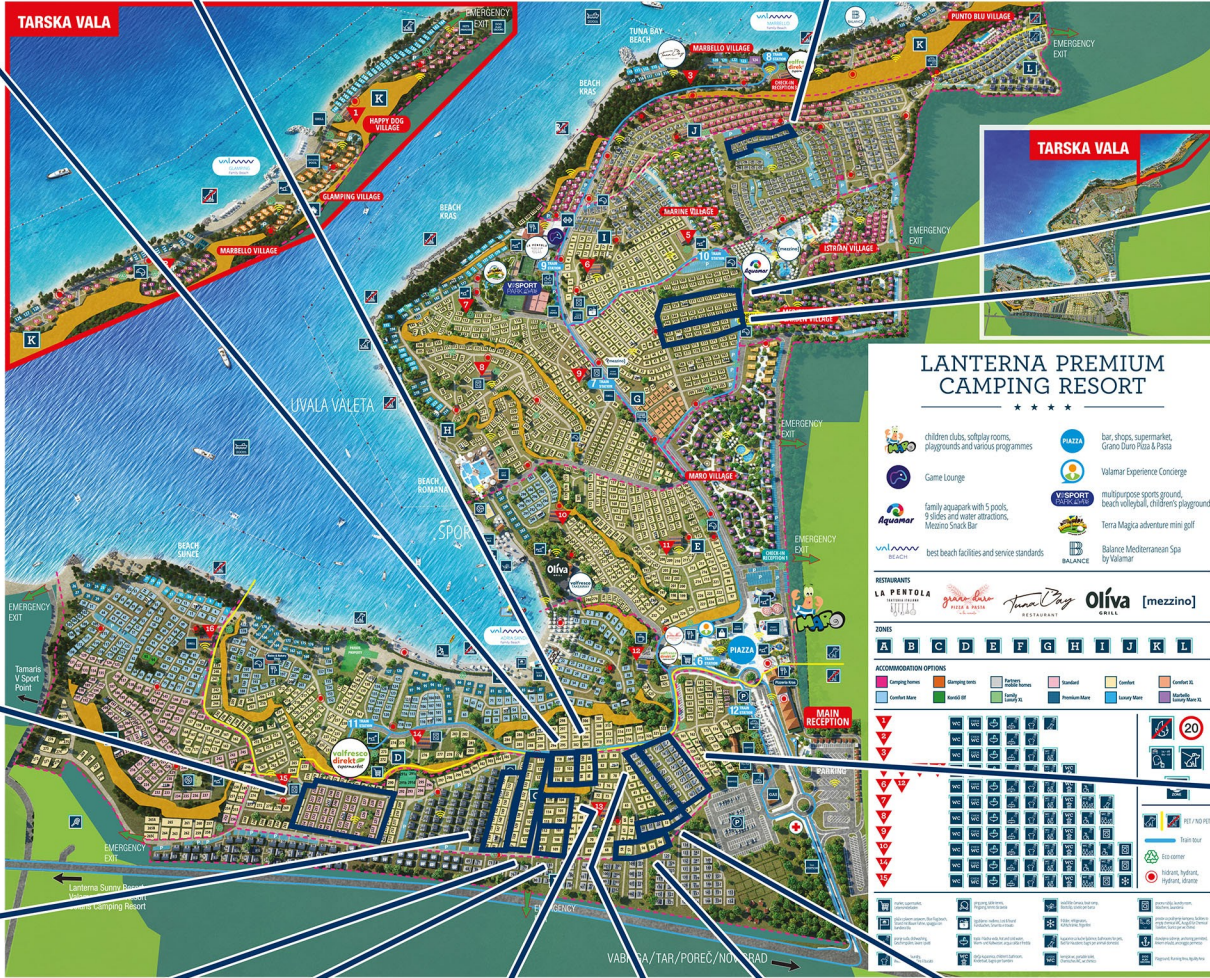

Safaritent Comfort

Bungalowtent Luxe

MH Venus

Lodgetent Holiday DeLuxe

Safaritent Ecu

Safaritent 5p./6p.
Bungalow tent

Safaritent Lodge +
airco

Mobile Homes:
- Orion
- Mars

Safaritenten:
- Caramel
- Almond

Safaritent Lodge
+ airco

Safaritent
Comfort
+ airco

MH Venus

Safaritenten:
- Caramel
- Almond

MH Orion