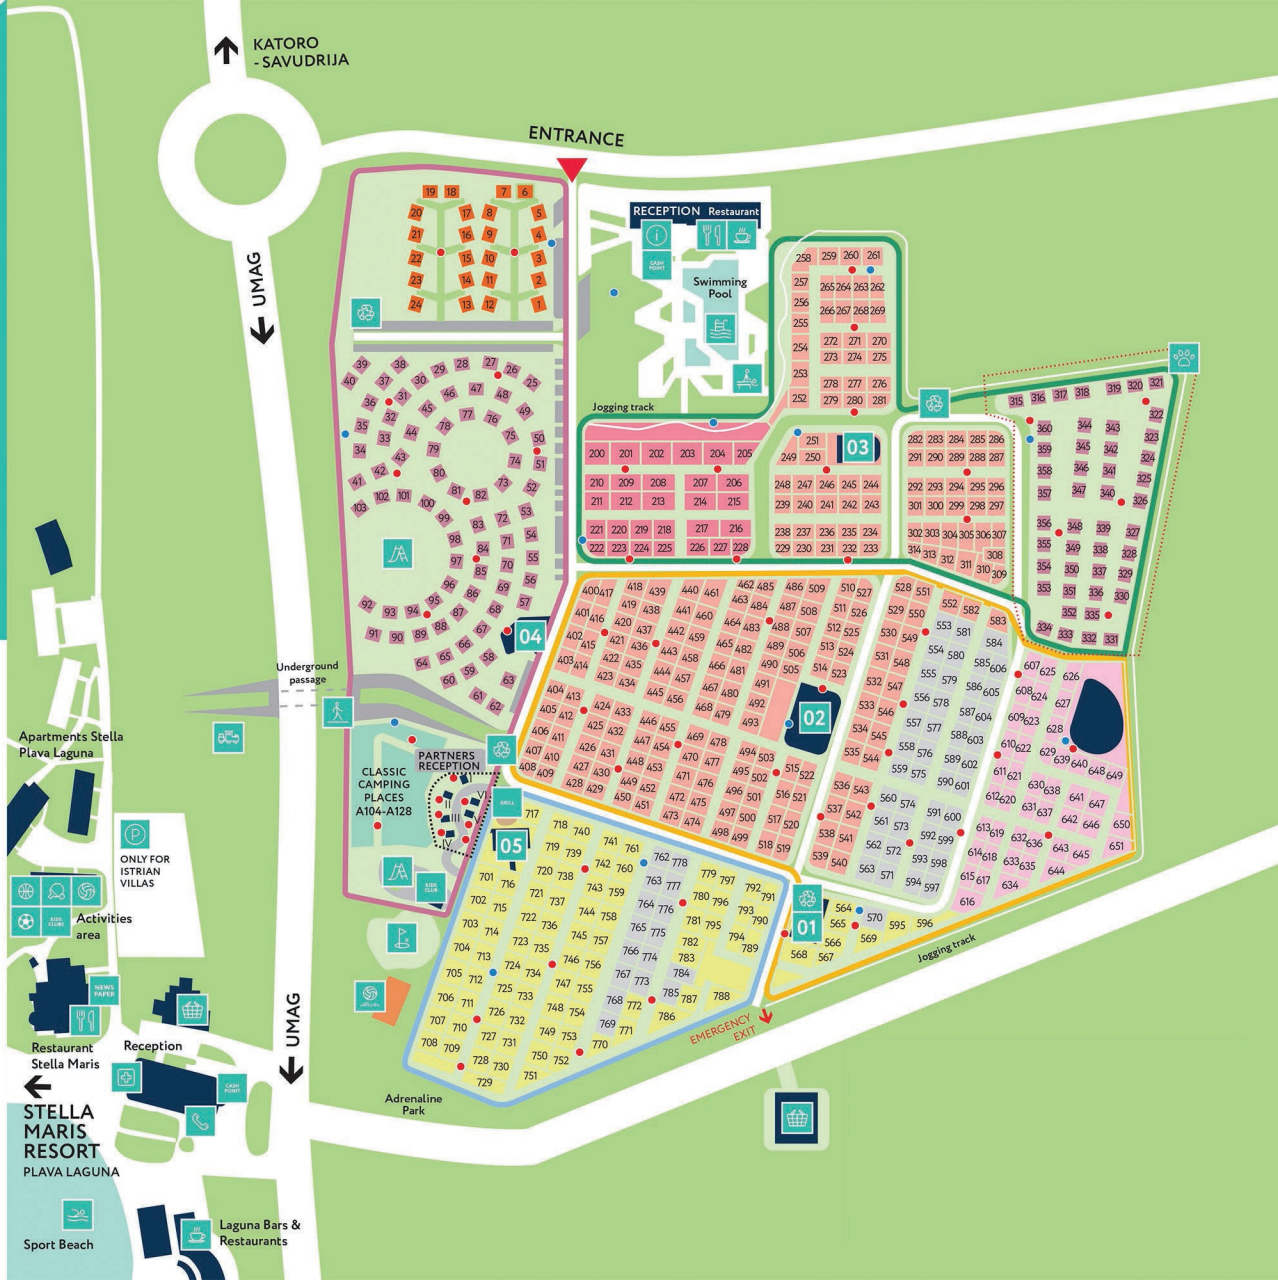

ZONES

AREAS

COMMERCIAL AREA

- Partners reception
- Fruit & Vegetables
- Bakery
- Pancakes

CAMPING STELLA MARIS***
Stella Maris 9A, 52470 Umag, Croatia

↑ KATORO
-SAVDRIJA

← UMAC

ENTRANCE