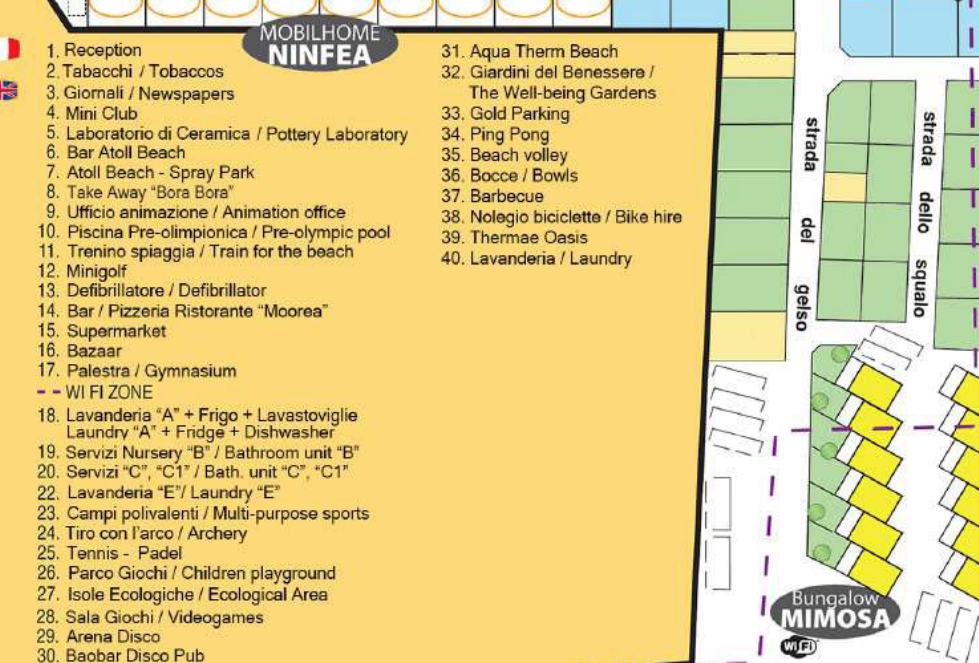

- Mobile-Home "GAROFANO"
- Mobil-Home "VIOLA"
- Mobil-Home "MAGNOLIA"
- Lodge-Tent "ALOE"
- Mobil-Home "TULIPANO"
- Mobil-Home "GIRASOLE"
- Mobil-Home "LILLA"
- Mobil-Home "GIGLIO"
- Mobil-Home "NINFEA"
- Eco-Chalet "ORCHIDEA"
- Bungalow "MIMOSA"
- Chalet "PEONIA"
- Minichalet "CAMELIA"
- Appartamento "IRIS"

- Pitch "STANDARD S"
 - Pitch "STANDARD M"
 - Pitch "COMFORT L"
 - Pitch "PREMIUM L"
 - Pitch "DELUXE L"
 - Pitch "GOLD L"
- Hydrant
• Cash Dispenser
• Disabled toilet
• Chemical toilet

1. Reception
2. Tabacchi / Tobaccos
3. Giornali / Newspapers
4. Mini Club
5. Laboratorio di Ceramica / Pottery Laboratory
6. Bar Atoll Beach
7. Atoll Beach - Spray Park
8. Take Away "Bora Bora"
9. Ufficio animazione / Animation office
10. Piscina Pre-olimpionica / Pre-olympic pool
11. Trenino spiaggia / Train for the beach
12. Minigolf
13. Defibrillatore / Defibrillator
14. Bar / Pizzeria Ristorante "Moorea"
15. Supermarket
16. Bazaar
17. Palestra / Gymnasium
- WI FI ZONE
18. Lavanderia "A" + Frigo + Lavastoviglie
Laundry "A" + Fridge + Dishwasher
19. Servizi Nursery "B" / Bathroom unit "B"
20. Servizi "C", "C1" / Bath. unit "C", "C1"
22. Lavanderia "E" / Laundry "E"
23. Campi polivalenti / Multi-purpose sports
24. Tiro con l'arco / Archery
25. Tennis - Padel
26. Parco Giochi / Children playground
27. Isole Ecologiche / Ecological Area
28. Sala Giochi / Videogames
29. Arena Disco
30. Baobar Disco Pub