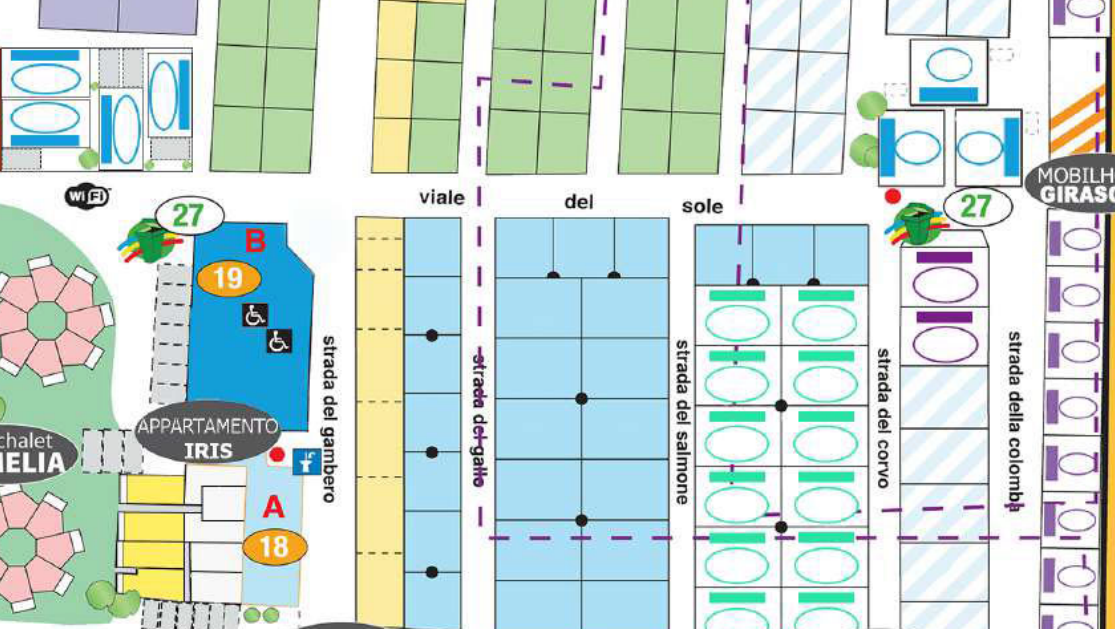

- Mobile-Home "GAROFANO"
- Mobil-Home "VIOLA"
- Mobil-Home "MAGNOLIA"
- Lodge-Tent "ALOE"
- Mobil-Home "TULIPANO"
- Mobil-Home "GIRASOLE"
- Mobil-Home "LILLA"
- Mobil-Home "GIGLIO"
- Mobil-Home "NINFEA"
- Eco-Chalet "ORCHIDEA"
- Bungalow "MIMOSA"
- Chalet "PEONIA"
- Minichalet "CAMELIA"
- Appartamento "IRIS"

- Pitch "STANDARD S"
 - Pitch "STANDARD M"
 - Pitch "COMFORT L"
 - Pitch "PREMIUM L"
 - Pitch "DELUXE L"
 - Pitch "GOLD L"
- Hydrant
• Cash Dispenser
• Disabled toilet
• Chemical toilet

1. Reception
2. Tabacchi / Tobaccos
3. Giornali / Newspapers
4. Mini Club
5. Laboratorio di Ceramica / Pottery Laboratory
6. Bar Atoll Beach
7. Atoll Beach - Spray Park
8. Take Away "Bora Bora"
9. Ufficio animazione / Animation office
10. Piscina Pre-olimpionica / Pre-olympic pool
11. Trenino spiaggia / Train for the beach
12. Minigolf
13. Defibrillatore / Defibrillator
14. Bar / Pizzeria Ristorante "Moorea"
15. Supermarket
16. Bazaar
17. Palestra / Gymnasium
- WI FI ZONE
18. Lavanderia "A" + Frigo + Lavastoviglie
Laundry "A" + Fridge + Dishwasher
19. Servizi Nursery "B" / Bathroom unit "B"
20. Servizi "C", "C1" / Bath. unit "C", "C1"
22. Lavanderia "E" / Laundry "E"
23. Campi polivalenti / Multi-purpose sports
24. Tiro con l'arco / Archery
25. Tennis - Padel
26. Parco Giochi / Children playground
27. Isole Ecologiche / Ecological Area
28. Sala Giochi / Videogames
29. Arena Disco
30. Baobar Disco Pub