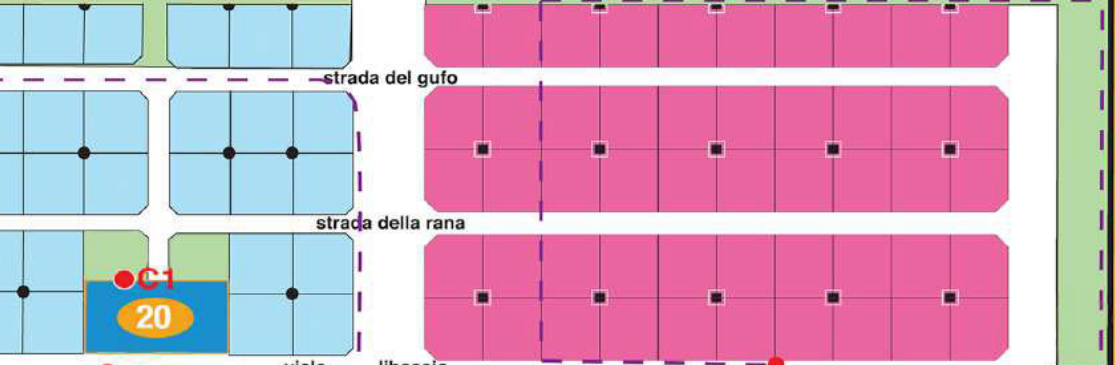

- Mobile-Home "GAROFANO"
- Mobil-Home "VIOLA"
- Mobil-Home "MAGNOLIA"
- Lodge-Tent "ALOE"
- Mobil-Home "TULIPANO"
- Mobil-Home "GIRASOLE"
- Mobil-Home "LILLA"
- Mobil-Home "GIGLIO"
- Mobil-Home "NINFEA"
- Eco-Chalet "ORCHIDEA"
- Bungalow "MIMOSA"
- Chalet "PEONIA"
- Minichalet "CAMELIA"
- Appartamento "IRIS"

1. Pitch "STANDARD S"
   - Pitch "STANDARD M"
   - Pitch "COMFORT L"
   - Pitch "PREMIUM L"
   - Pitch "DELUXE L"
   - Pitch "GOLD L"
2. Hydrant
   • Cash Dispenser
   • Disabled toilet
   • Chemical toilet