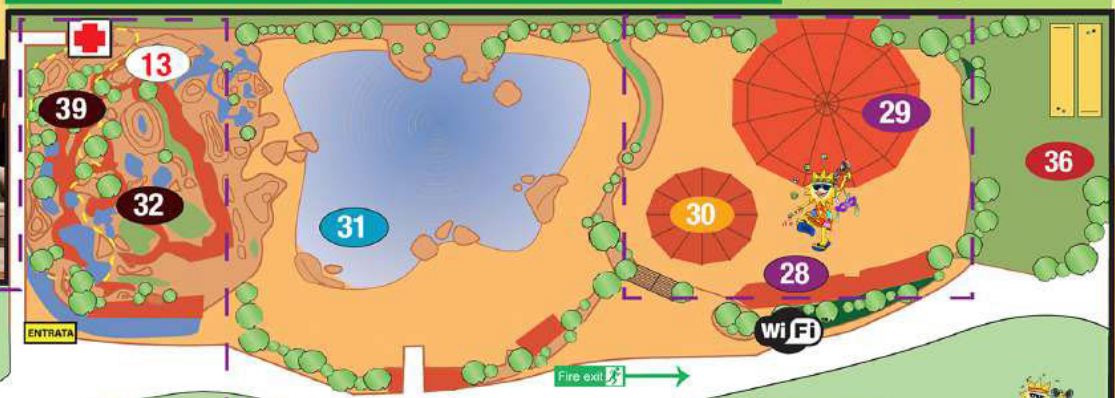

- Mobile-Home "GAROFANO"
- Mobil-Home "VIOLA"
- Mobil-Home "MAGNOLIA"
- Lodge-Tent "ALOE"
- Mobil-Home "TULIPANO"
- Mobil-Home "GIRASOLE"
- Mobil-Home "LILLA"
- Mobil-Home "GIGLIO"
- Mobil-Home "NINFEA"
- Eco-Chalet "ORCHIDEA"
- Bungalow "MIMOSA"
- Chalet "PEONIA"
- Minichalet "CAMELIA"
- Appartamento "IRIS"

- Pitch "STANDARD S"
 - Pitch "STANDARD M"
 - Pitch "COMFORT L"
 - Pitch "PREMIUM L"
 - Pitch "DELUXE L"
 - Pitch "GOLD L"
- Hydrant
• Cash Dispenser
• Disabled toilet
• Chemical toilet

1. Reception
2. Tabacchi / Tobaccos
3. Giornali / Newspapers
4. Mini Club
5. Laboratorio di Ceramica / Pottery Laboratory
6. Bar Atoll Beach
7. Atoll Beach - Spray Park
8. Take Away "Bora Bora"
9. Ufficio animazione / Animation office
10. Piscina Pre-olimpionica / Pre-olympic pool
11. Trenino spiaggia / Train for the beach
12. Minigolf
13. Defibrillatore / Defibrillator
14. Bar / Pizzeria Ristorante "Moorea"
15. Supermarket
16. Bazaar
17. Palestra / Gymnasium
- WI FI ZONE
18. Lavanderia "A" + Frigo + Lavastoviglie
Laundry "A" + Fridge + Dishwasher
19. Servizi Nursery "B" / Bathroom unit "B"
20. Servizi "C", "C1" / Bath. unit "C", "C1"
22. Lavanderia "E" / Laundry "E"
23. Campi polivalenti / Multi-purpose sports
24. Tiro con l'arco / Archery
25. Tennis - Padel
26. Parco Giochi / Children playground
27. Isole Ecologiche / Ecological Area
28. Sala Giochi / Videogames
29. Arena Disco
30. Baobar Disco Pub