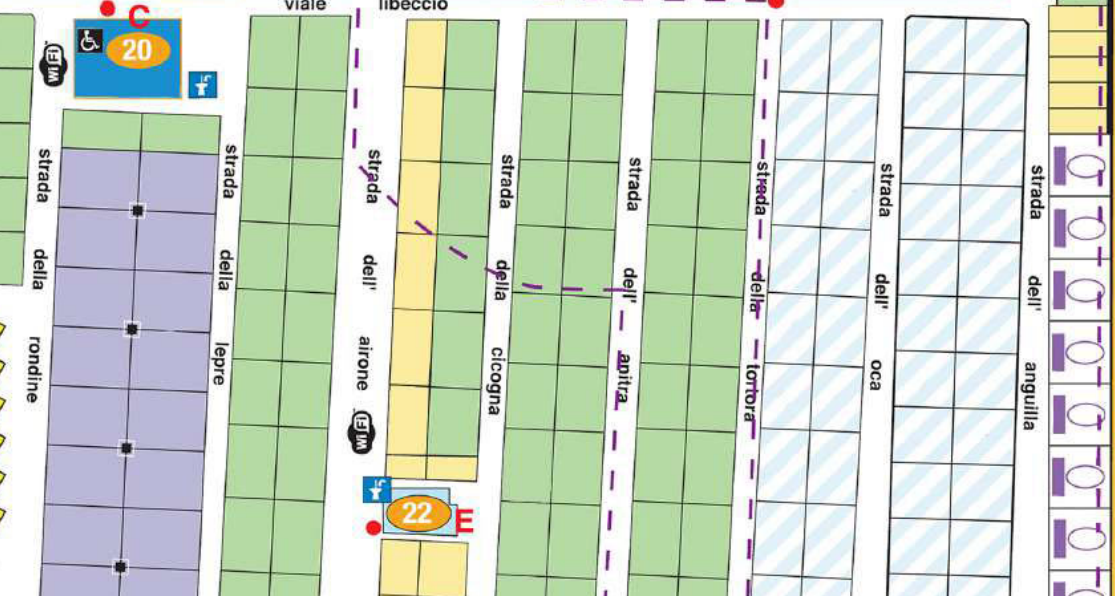

- Mobile-Home "GAROFANO"
- Mobil-Home "VIOLA"
- Mobil-Home "MAGNOLIA"
- Lodge-Tent "ALOE"
- Mobil-Home "TULIPANO"
- Mobil-Home "GIRASOLE"
- Mobil-Home "LILLA"
- Mobil-Home "GIGLIO"
- Mobil-Home "NINFEA"
- Eco-Chalet "ORCHIDEA"
- Bungalow "MIMOSA"
- Chalet "PEONIA"
- Minichalet "CAMELIA"
- Appartamento "IRIS"

- Pitch "STANDARD S"
 - Pitch "STANDARD M"
 - Pitch "COMFORT L"
 - Pitch "PREMIUM L"
 - Pitch "DELUXE L"
 - Pitch "GOLD L"
- Hydrant
• Cash Dispenser
• Disabled toilet
• Chemical toilet

1. Reception
2. Tabacchi / Tobaccos
3. Giornali / Newspapers
4. Mini Club
5. Laboratorio di Ceramica / Pottery Laboratory
6. Bar Atoll Beach
7. Atoll Beach - Spray Park
8. Take Away "Bora Bora"
9. Ufficio animazione / Animation office
10. Piscina Pre-olimpionica / Pre-olympic pool
11. Trenino spiaggia / Train for the beach
12. Minigolf
13. Defibrillatore / Defibrillator
14. Bar / Pizzeria Ristorante "Moorea"
15. Supermarket
16. Bazaar
17. Palestra / Gymnasium
- WI FI ZONE
18. Lavanderia "A" + Frigo + Lavastoviglie
Laundry "A" + Fridge + Dishwasher
19. Servizi Nursery "B" / Bathroom unit "B"
20. Servizi "C", "C1" / Bath. unit "C", "C1"
22. Lavanderia "E" / Laundry "E"
23. Campi polivalenti / Multi-purpose sports
24. Tiro con l'arco / Archery
25. Tennis - Padel
26. Parco Giochi / Children playground
27. Isole Ecologiche / Ecological Area
28. Sala Giochi / Videogames
29. Arena Disco
30. Baobar Disco Pub