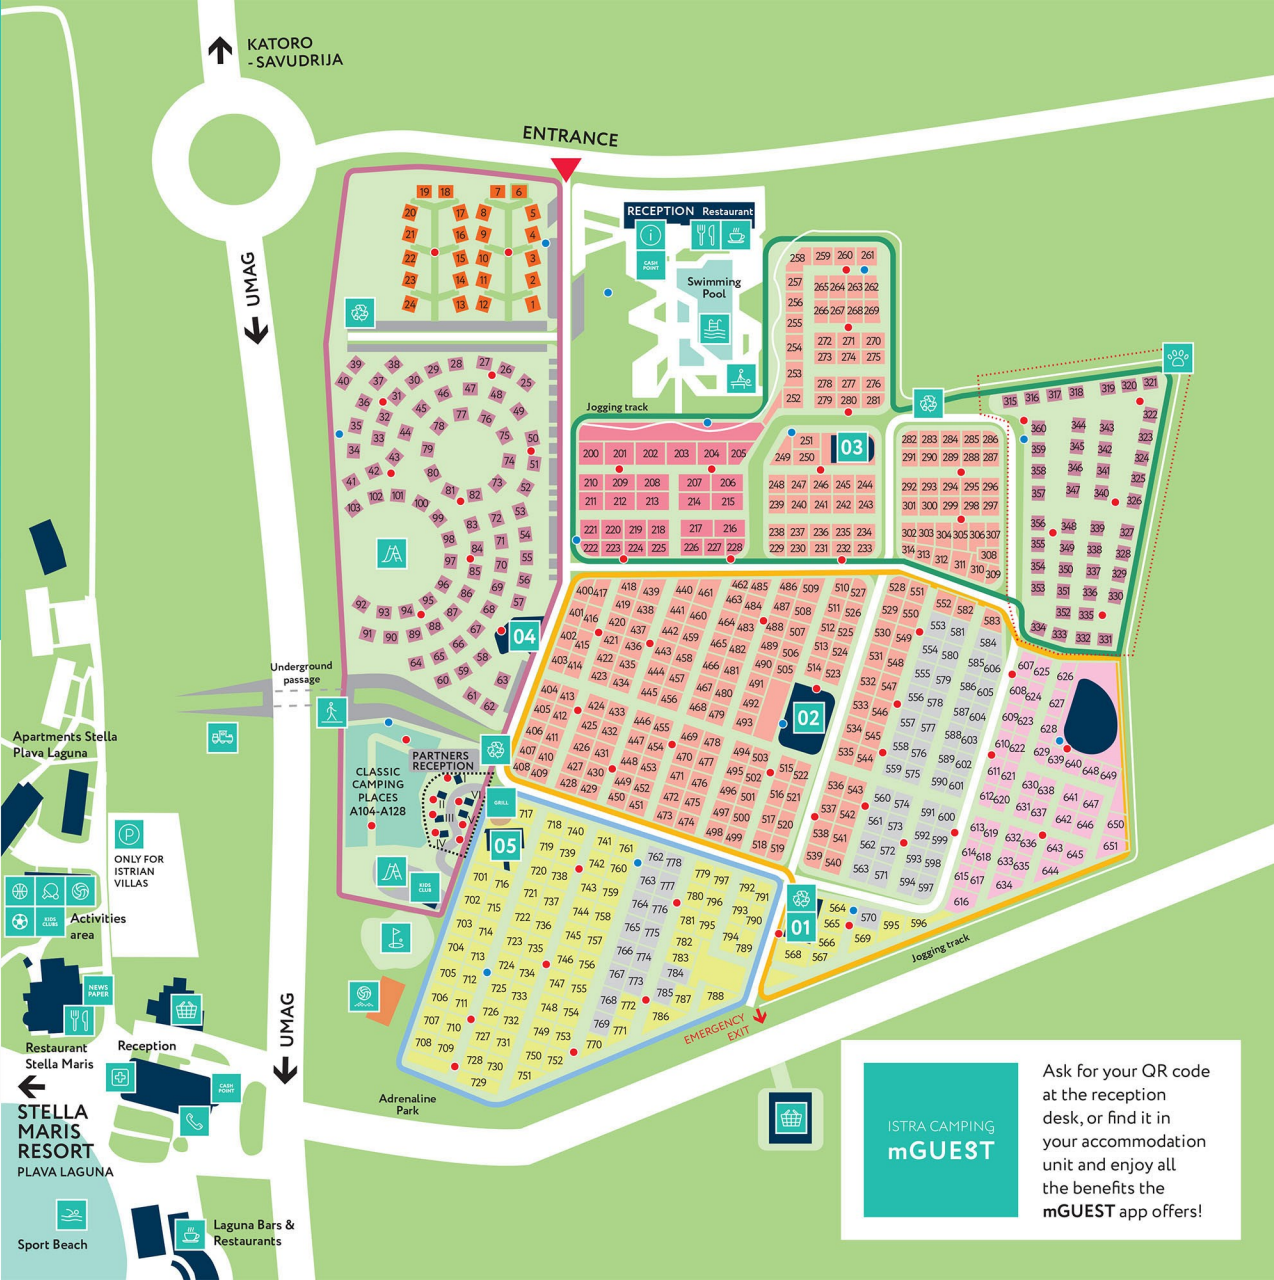

CAMPING STELLA MARIS

ISTRA CAMPING

CAMP MAP

ACCOMMODATION

PITCHES

Premium	TV
Superior	SAT TV
Classic	TV
Economy	
Classic Camping Place	

MOBILE HOMES

Superior MH	Premium MH
Partners MH / Glamping / Tent	

● Hydrant ● Fire Extinguisher □ Pets allowed

SANITARY FACILITIES

01	WC	Shower	TV	Internet
02	WC	Shower	TV	Internet
03	WC	Shower	TV	Internet
04	WC	Shower	TV	Internet
05	WC	Shower	TV	Internet

ZONES

A	B
C	D

AREAS

COMMERCIAL AREA

- Partners reception
- Fruit & Vegetables
- Bakery
- Pancakes

CAMPING STELLA MARIS^{****}
Stella Maris 9A, 52470 Umag, Croatia

↑ KATORO - SAVUDRIJA

← UMAG

ENTRANCE

ISTRA CAMPING
mGUEST

Ask for your QR code at the reception desk, or find it in your accommodation unit and enjoy all the benefits the mGUEST app offers!