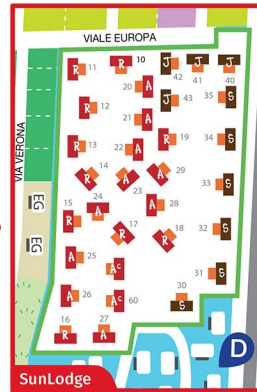

Aspen	A
Aspen Combi	AC
Redwood	R
Jungle	J
Safari	S

Mobile Home Cosy 2 rooms