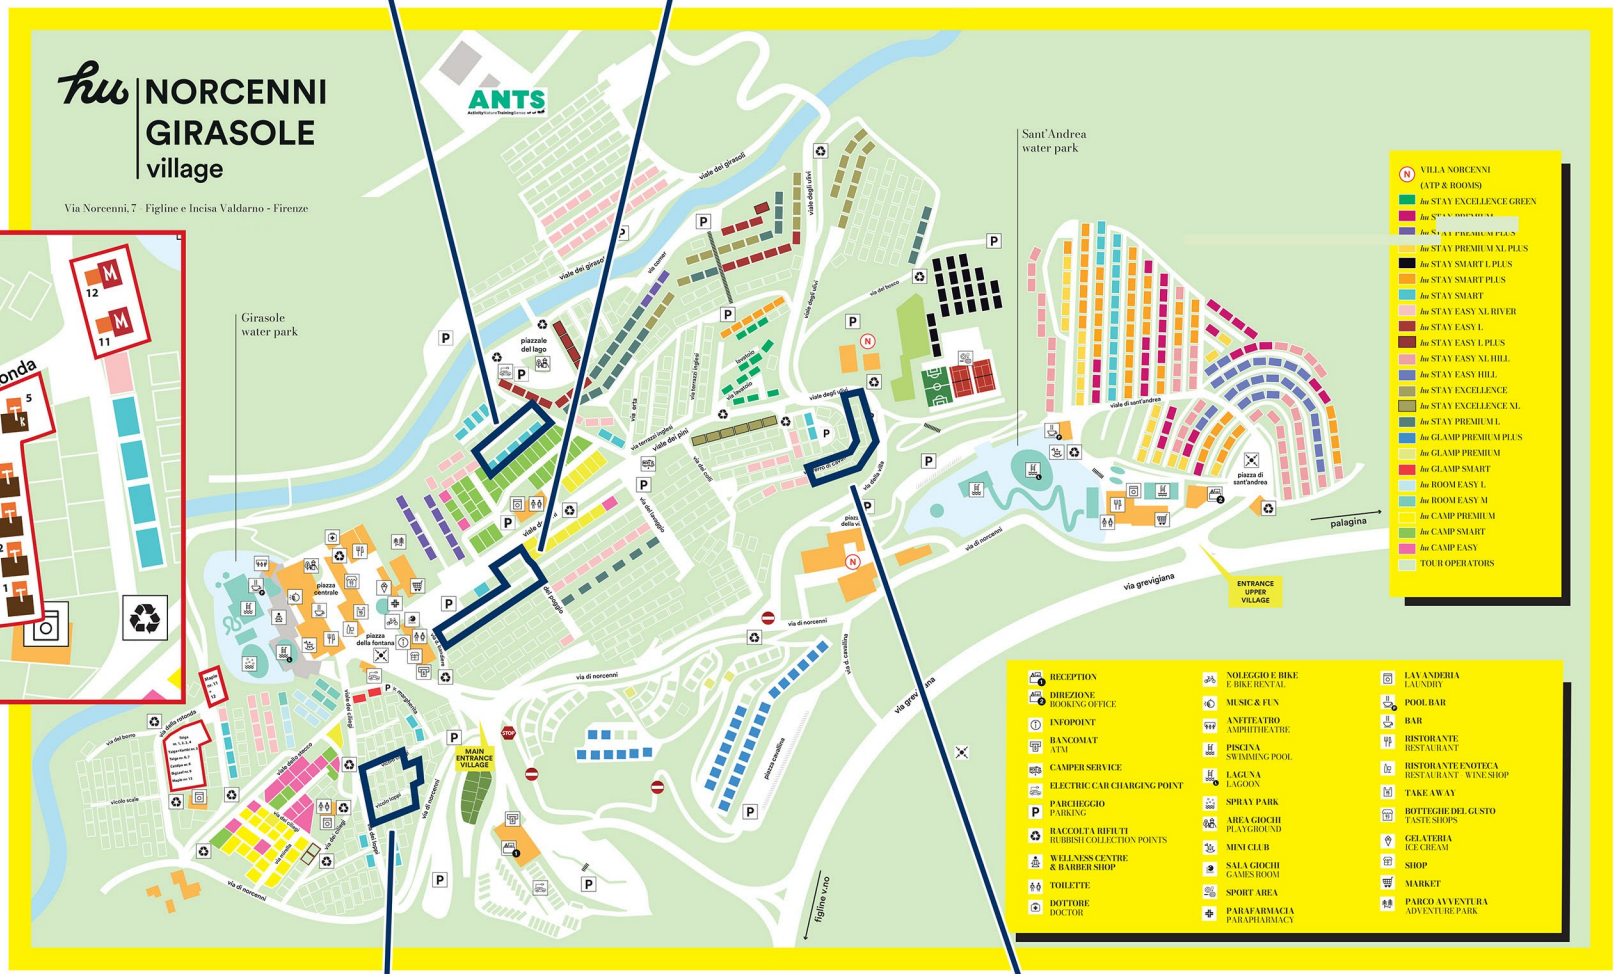

# SUNLODGE PARK NORCENNI GIRASOLE

Mobile Home Cosy

Mobile Home Estivo Premium

**hu** NORCENNI  
GIRASOLE  
village

Via Norcenni, 7 Figline e Incisa Valdarno - Firenze

- BigLeaf
- Catalpa
- Maple
- Taiga
- Taiga & Kambi

- VILLA NORCENNI (ATP & ROOMS)
- the STAY EXCELLENCE GREEN*
- the STAY PREMIUM PLUS*
- the STAY PREMIUM PLUS*
- the STAY PREMIUM XL PLUS*
- the STAY SMART PLUS*
- the STAY SMART PLUS*
- the STAY SMART*
- the STAY EASY XL RIVER*
- the STAY EASY L*
- the STAY EASY L PLUS*
- the STAY EASY XL HILL*
- the STAY EASY HILL*
- the STAY EXCELLENCE XL*
- the STAY EXCELLENCE XL*
- the GLAMP PREMIUM PLUS*
- the GLAMP PREMIUM*
- the GLAMP SMART*
- the ROOM EASY L*
- the ROOM EASY M*
- the CAMP PREMIUM*
- the CAMP SMART*
- the CAMP EASY*
- TOUR OPERATORS

- RECEPTION
- DIREZIONE BOOKING OFFICE
- INFOPPOINT
- BANCOMAT ATM
- CAMPER SERVICE
- ELECTRIC CAR CHARGING POINT
- PARCHEGGIO PARKING
- RACCOLTA RIFIUTI BUBBISTI COLLECTION POINTS
- WELLNESS CENTRE & BARBER SHOP
- TOILETTE
- DOTTORE DOCTOR
- NOLEGGIO F. BIKE F. BIKE RENTAL
- MUSIC & FUN
- ANFITEATRO AMPHITHEATRE
- PISCINA SWIMMING POOL
- LAGUNA LAGOONS
- SPRAY PARK
- AREA GIOCHI PLAYGROUND
- MINI CLUB
- SALA GIOCHI GAMES ROOM
- SPORT AREA
- PARAFARMACIA PARAPHARMACY
- LAY ANDRIA LAY ANDRIA
- POOL BAR
- BAR
- RISTORANTE RESTAURANT
- RISTORANTE ENOTECA RESTAURANT WINE SHOP
- TAKE AWAY
- BOTTIGLIE DEL GUSTO TASTE SHOPS
- GELATERIA ICE CREAM
- SHOP
- MARKET
- PARCO AVVENTURA ADVENTURE PARK

Mobile Home Cosy

Mobile Home Cosy