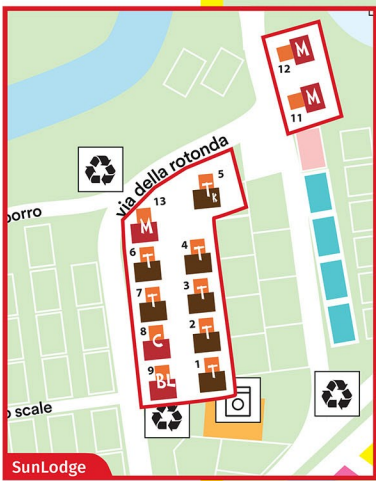

# SUNLODGE PARK NORCENNI GIRASOLE

Mobile Home Cosy

Mobile Home Estivo Premium

**hu** NORCENNI  
GIRASOLE  
village

Via Norcenni, 7 Figline e Incisa Valdarno - Firenze

- BigLeaf
- Catalpa
- Maple
- Taiga
- Taiga & Kambi

- VILLA NORCENNI (ATP & ROOMS)
- the STAY EXCELLENCE GREEN*
- the STAY PREMIUM PLUS*
- the STAY PREMIUM PLUS*
- the STAY PREMIUM XL PLUS*
- the STAY SMART PLUS*
- the STAY SMART PLUS*
- the STAY SMART*
- the STAY EASY XL RIVER*
- the STAY EASY L*
- the STAY EASY L PLUS*
- the STAY EASY XL HILL*
- the STAY EASY HILL*
- the STAY EXCELLENCE XL*
- the STAY EXCELLENCE XL*
- the GLAMP PREMIUM PLUS*
- the GLAMP PREMIUM*
- the GLAMP SMART*
- the ROOM EASY L*
- the ROOM EASY M*
- the CAMP PREMIUM*
- the CAMP SMART*
- the CAMP EASY*
- TOUR OPERATORS

- RECEPTION
- DIREZIONE BOOKING OFFICE
- INFOPPOINT
- BANCOMAT ATM
- CAMPER SERVICE
- ELECTRIC CAR CHARGING POINT
- PARCHEGGIO PARKING
- RACCOLTA RIFIUTI BUBBISTI COLLECTION POINTS
- WELLNESS CENTRE & BARBER SHOP
- TOILETTE
- DOTTORE DOCTOR
- NOLEGGIO F. BIKE F. BIKE RENTAL
- MUSIC & FUN
- ANFITEATRO AMPHITHEATRE
- PISCINA SWIMMING POOL
- LAGUNA LAGOONS
- SPRAY PARK
- AREA GIOCHI PLAYGROUND
- MINI CLUB
- SALA GIOCHI GAMES ROOM
- SPORT AREA
- PARAFARMACIA PARAPHARMACY
- LAY ANDRIA LAY ANDRIA
- POOL BAR
- BAR
- RISTORANTE RESTAURANT
- RISTORANTE ENOTECA RESTAURANT WINE SHOP
- TAKE AWAY
- BOTTIGLIE DEL GUSTO TASTE SHOPS
- GELATERIA ICE CREAM
- SHOP
- MARKET
- PARCO AVVENTURA ADVENTURE PARK