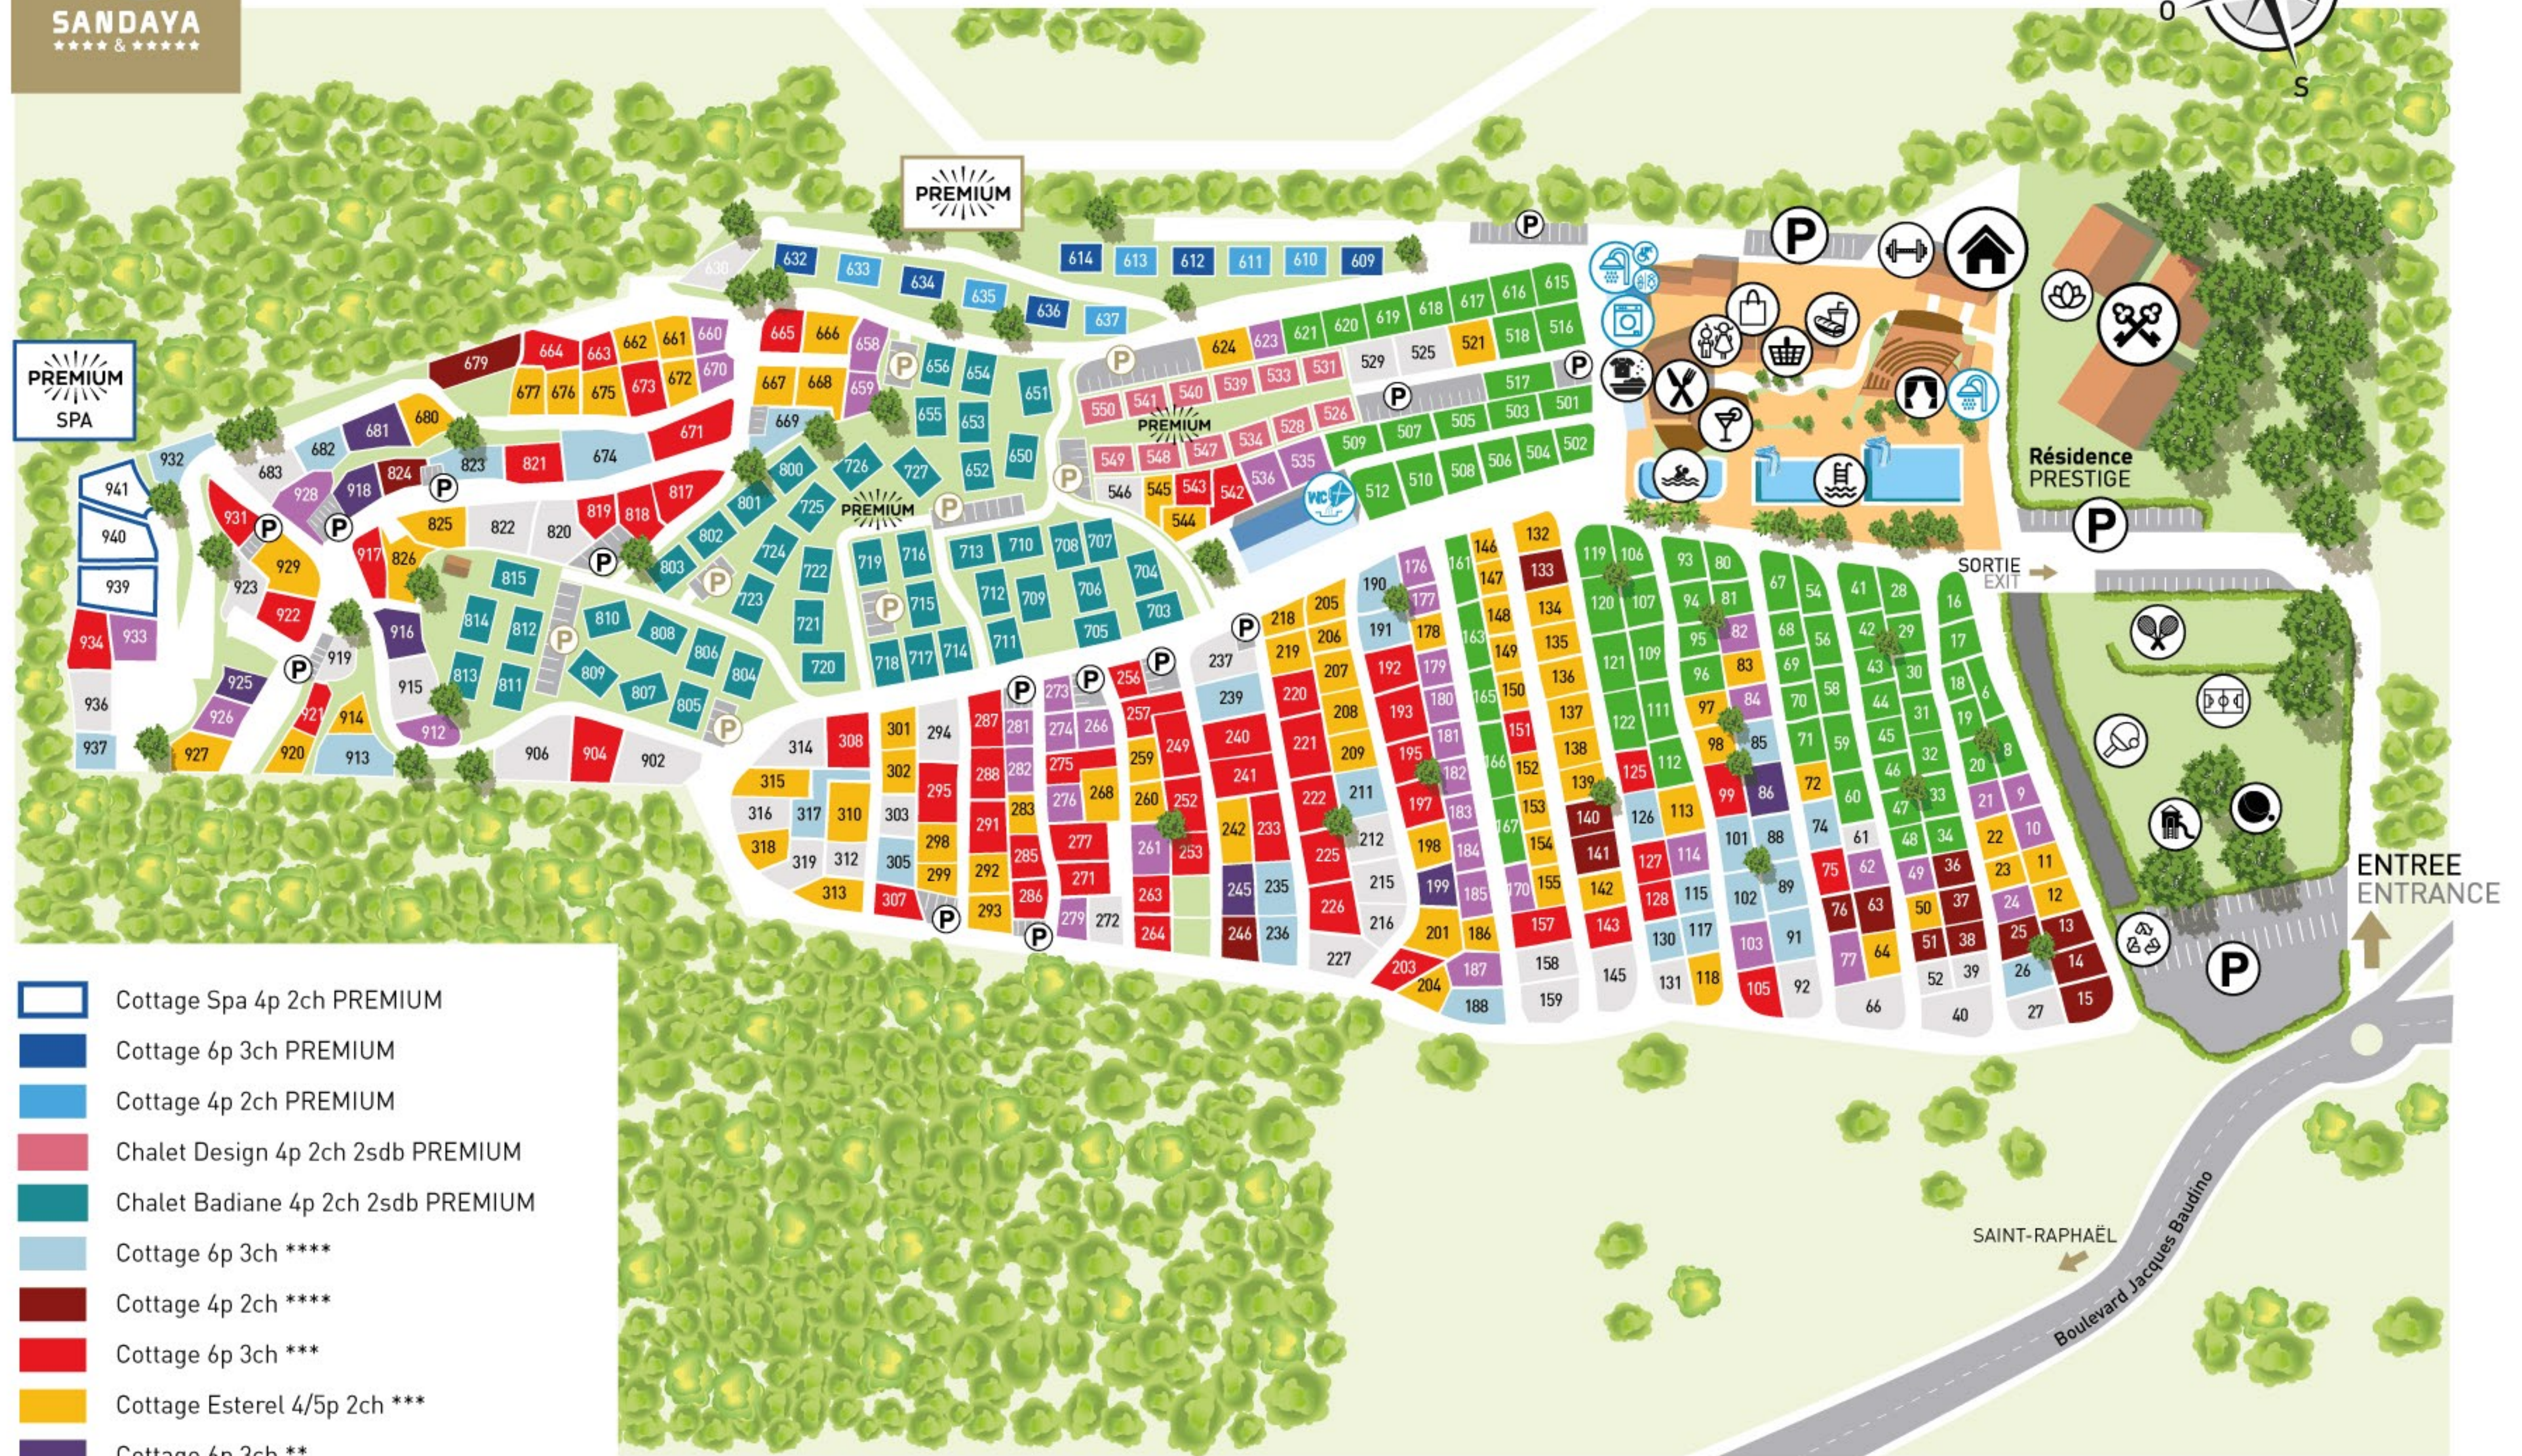

DOUCE QUIÉTUDE ★★★★★

- Cottage Spa 4p 2ch PREMIUM
- Cottage 6p 3ch PREMIUM
- Cottage 4p 2ch PREMIUM
- Chalet Design 4p 2ch 2sdb PREMIUM
- Chalet Badiane 4p 2ch 2sdb PREMIUM
- Cottage 6p 3ch ****
- Cottage 4p 2ch ****
- Cottage 6p 3ch ***
- Cottage Esterel 4/5p 2ch ***
- Cottage 6p 3ch **
- Cottage 4p 2ch **
- Emplacement sanitaires privés PREMIUM

- | | | | | |
|--|--|--|--|--|
| | | | | |
| | | | | |
| | | | | |
| | | | | |
| | | | | |
| | | | | |