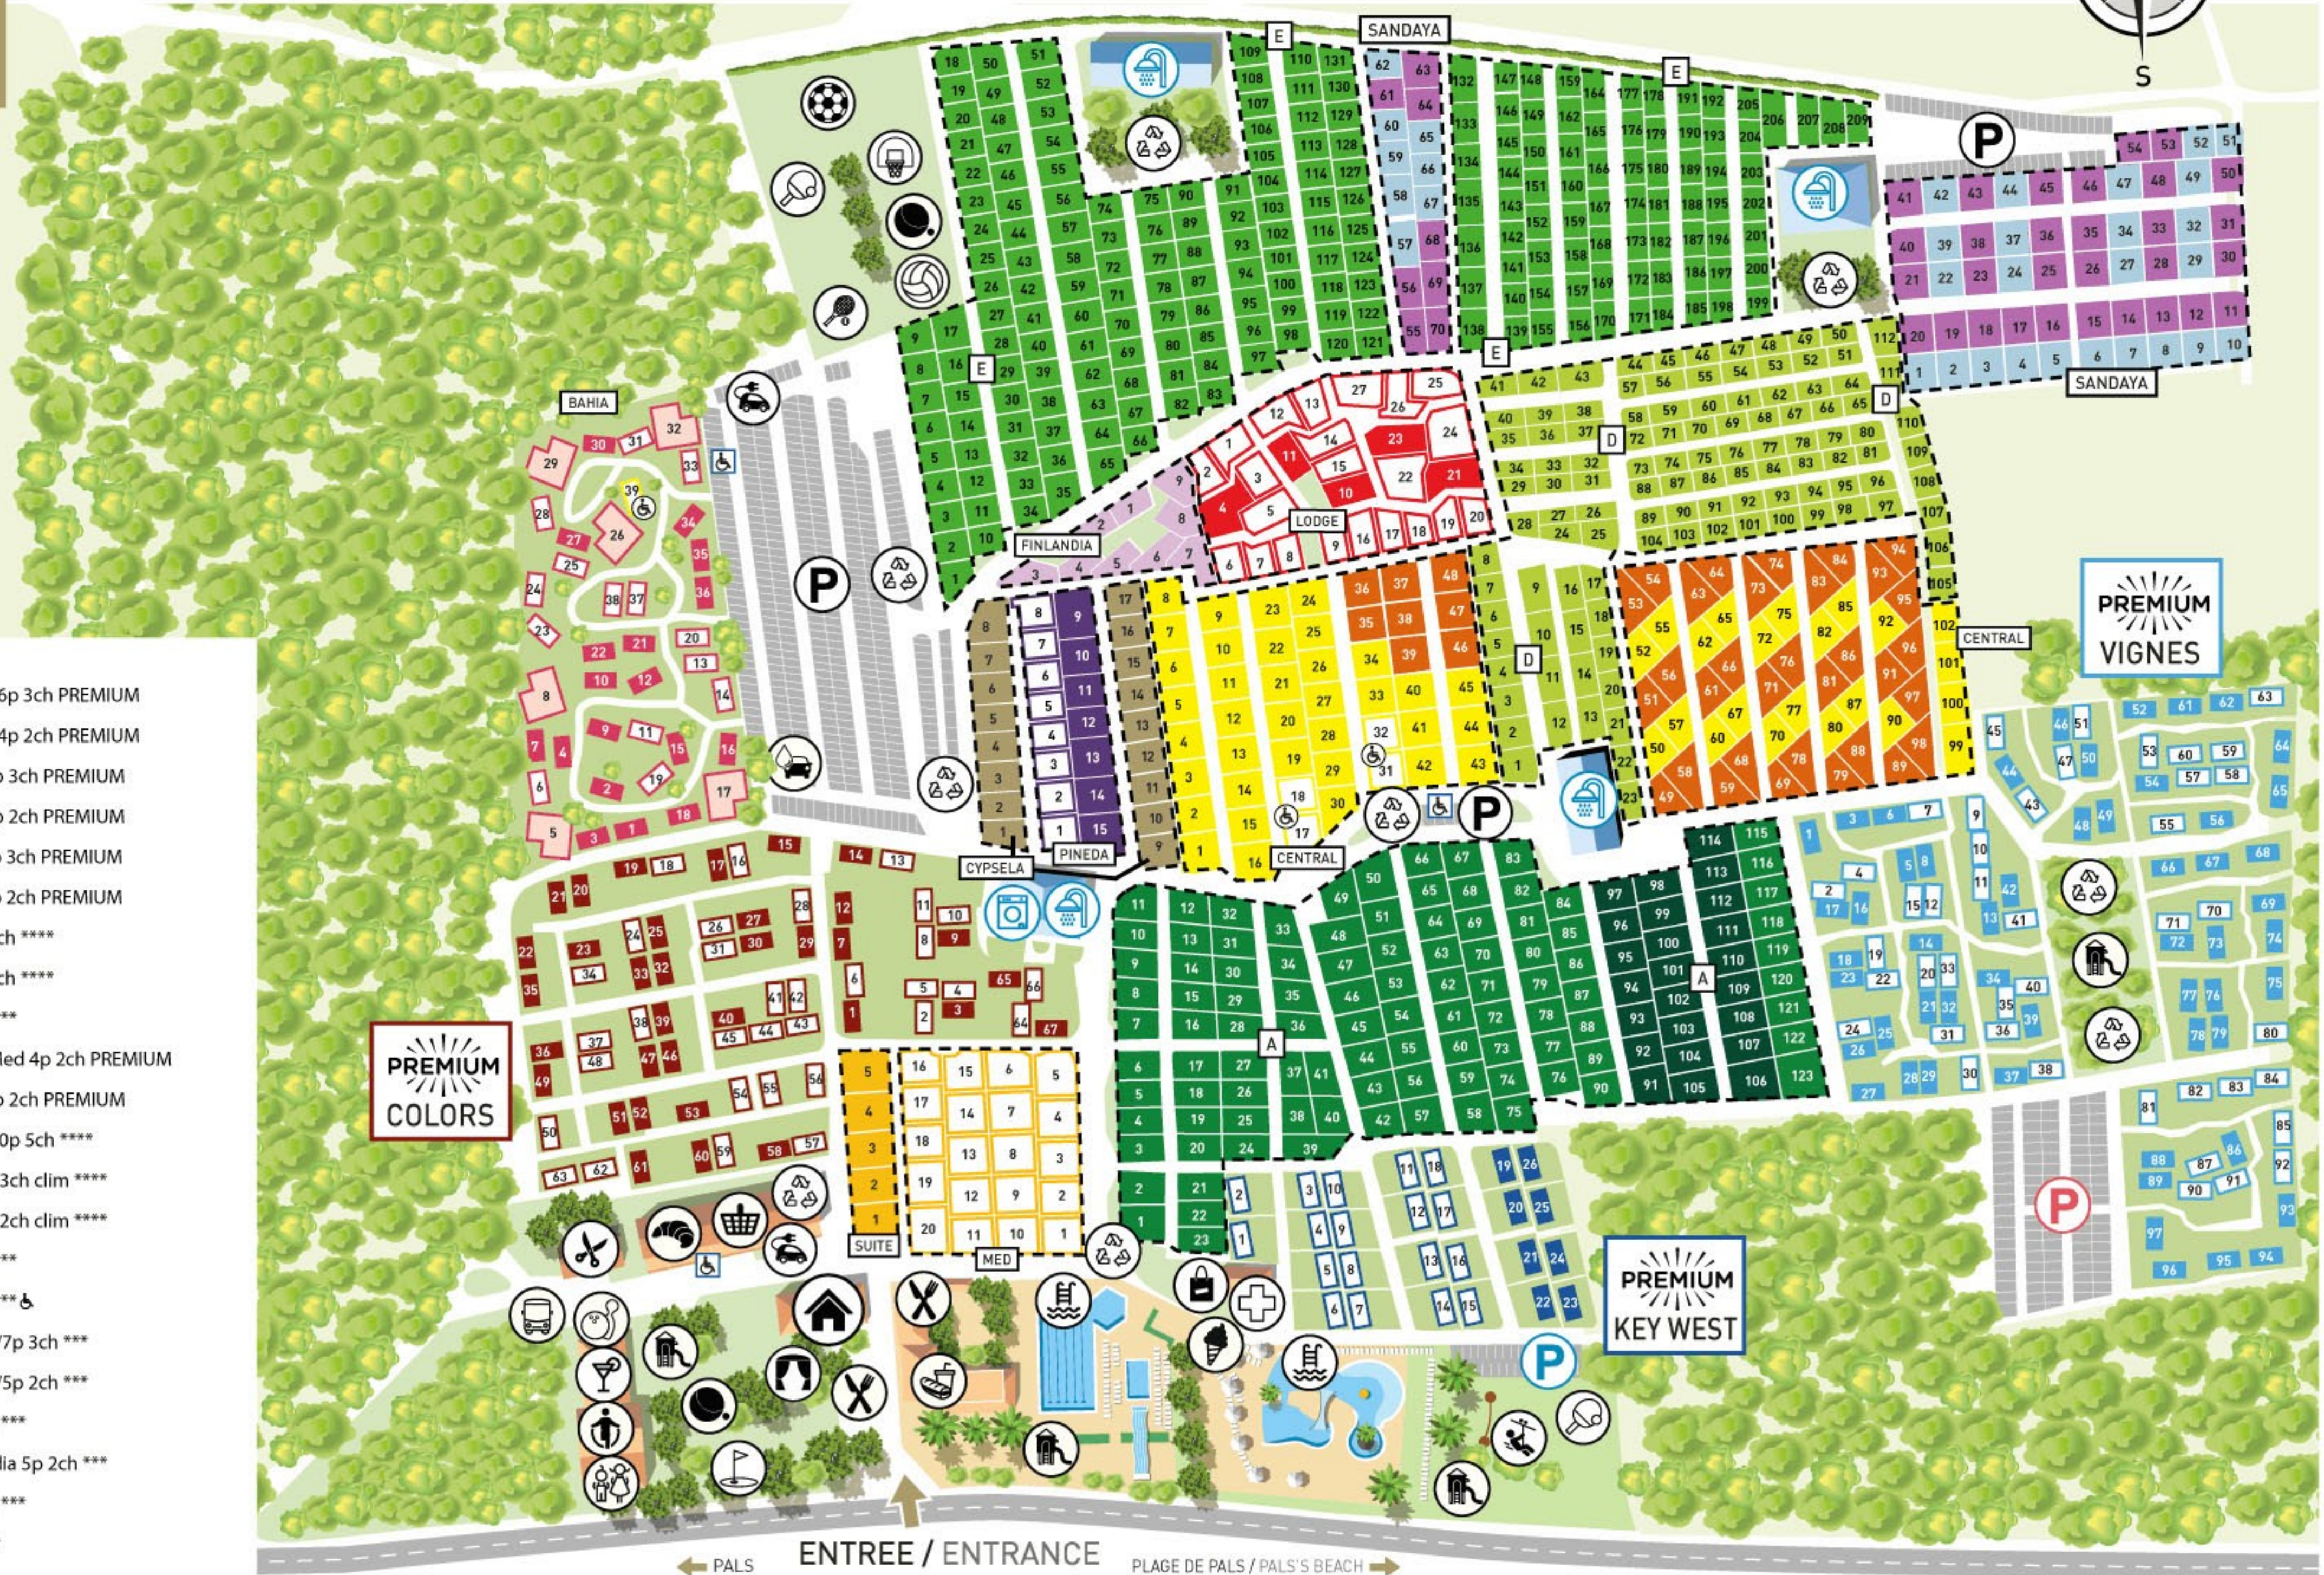

CYPSELA RESORT *****

- Cottage Keywest 6p 3ch PREMIUM
- Cottage Keywest 4p 2ch PREMIUM
- Cottage Vignes 6p 3ch PREMIUM
- Cottage Vignes 4p 2ch PREMIUM
- Cottage Colors 6p 3ch PREMIUM
- Cottage Colors 4p 2ch PREMIUM
- Lodge Safari 7p 3ch *****
- Lodge Safari 5p 2ch *****
- Cottage 6p 3ch *****
- Bungalow Suite Med 4p 2ch PREMIUM
- Bungalow Med 4p 2ch PREMIUM
- Cottage Friends 10p 5ch *****
- Cottage Bahia 6p 3ch clim *****
- Cottage Bahia 4p 2ch clim *****
- Cottage 4p 2ch *****
- Cottage 4p 2ch *****♿
- Cottage Pinède 6/7p 3ch ***
- Cottage Pinède 4/5p 2ch ***
- Cottage 6/7p 3ch ***
- Bungalow Finlandia 5p 2ch ***
- Cottage 4/5p 2ch ***
- Cottage 4p 2ch **
- Emplacement sanitaires privés PREMIUM
- Emplacement *****
- Emplacement ***
- Emplacement **

- | | | | | | |
|---|------------------------------|-------------------------------|---------------------------|--|--------------------------|
| Accueil / Reception | Boulangerie / Bakery | Glacier / Ice kiosk | Pétanque / "Boules" games | Salon de coiffure / Hairdressing salon | Tri sélectif / Recycling |
| Aire de jeux / Children playground | Bowling | Gymnase / Gymnasium | Padel | Scène d'animation / Stage | Tyrolienne / Yodel |
| Basket-ball | Bus plage / Bus beach | Infirmerie / Medical center | Ping-pong / Table tennis | Snack-bar | Volley-ball |
| Borne de recharge / Car rechargeable spot | Clubs enfants / Kids club | Lavage de voitures / Car wash | Pub Bowling | Supérette / Minimarket | Parking |
| Boutique / Shop | Espace aquatique / Waterpark | Minigolf / Mini golf | Restaurant | Terrain de Football / Soccer pitch | VIGNES |
| | | | | | KEY WEST |

ENTREE / ENTRANCE

← PALS

PLAGE DE PALS / PALS'S BEACH →