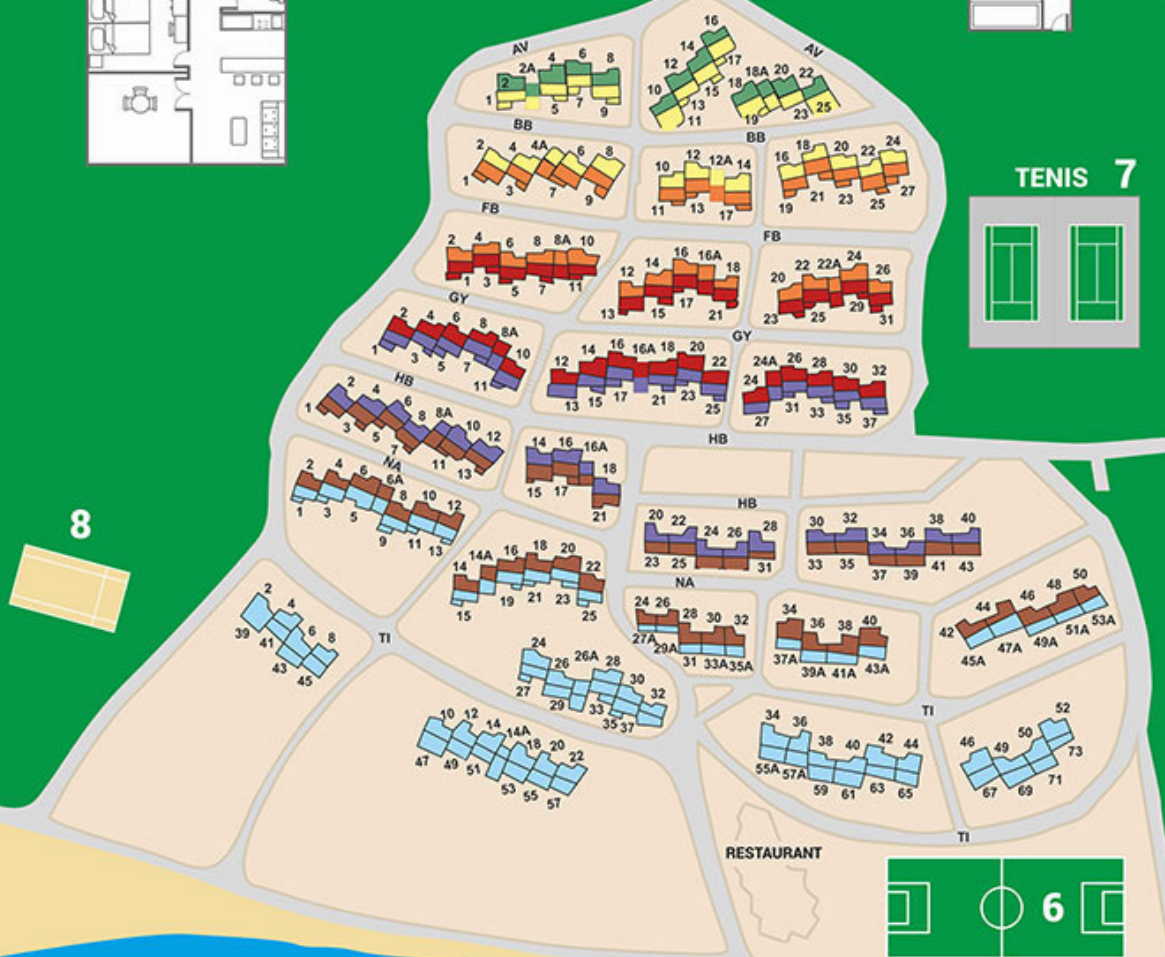

Medena apartments

PLAN NASELJA (SETTLEMENT PLAN)

1. Recepcija (Reception)
2. Restoran (Restaurant)
3. Mjenjačnica (Exchange office)
4. Samoposluga (self-service store)
5. Praonica (Laundry)
6. Polivalentno igralište (Multifunctional playground)
7. Tenisko igralište (Tennis playground)
8. Igralište na pijesku (Sand playground)
9. Plaža (Beach)

PLAŽA / BEACH / BADESTRAND

9