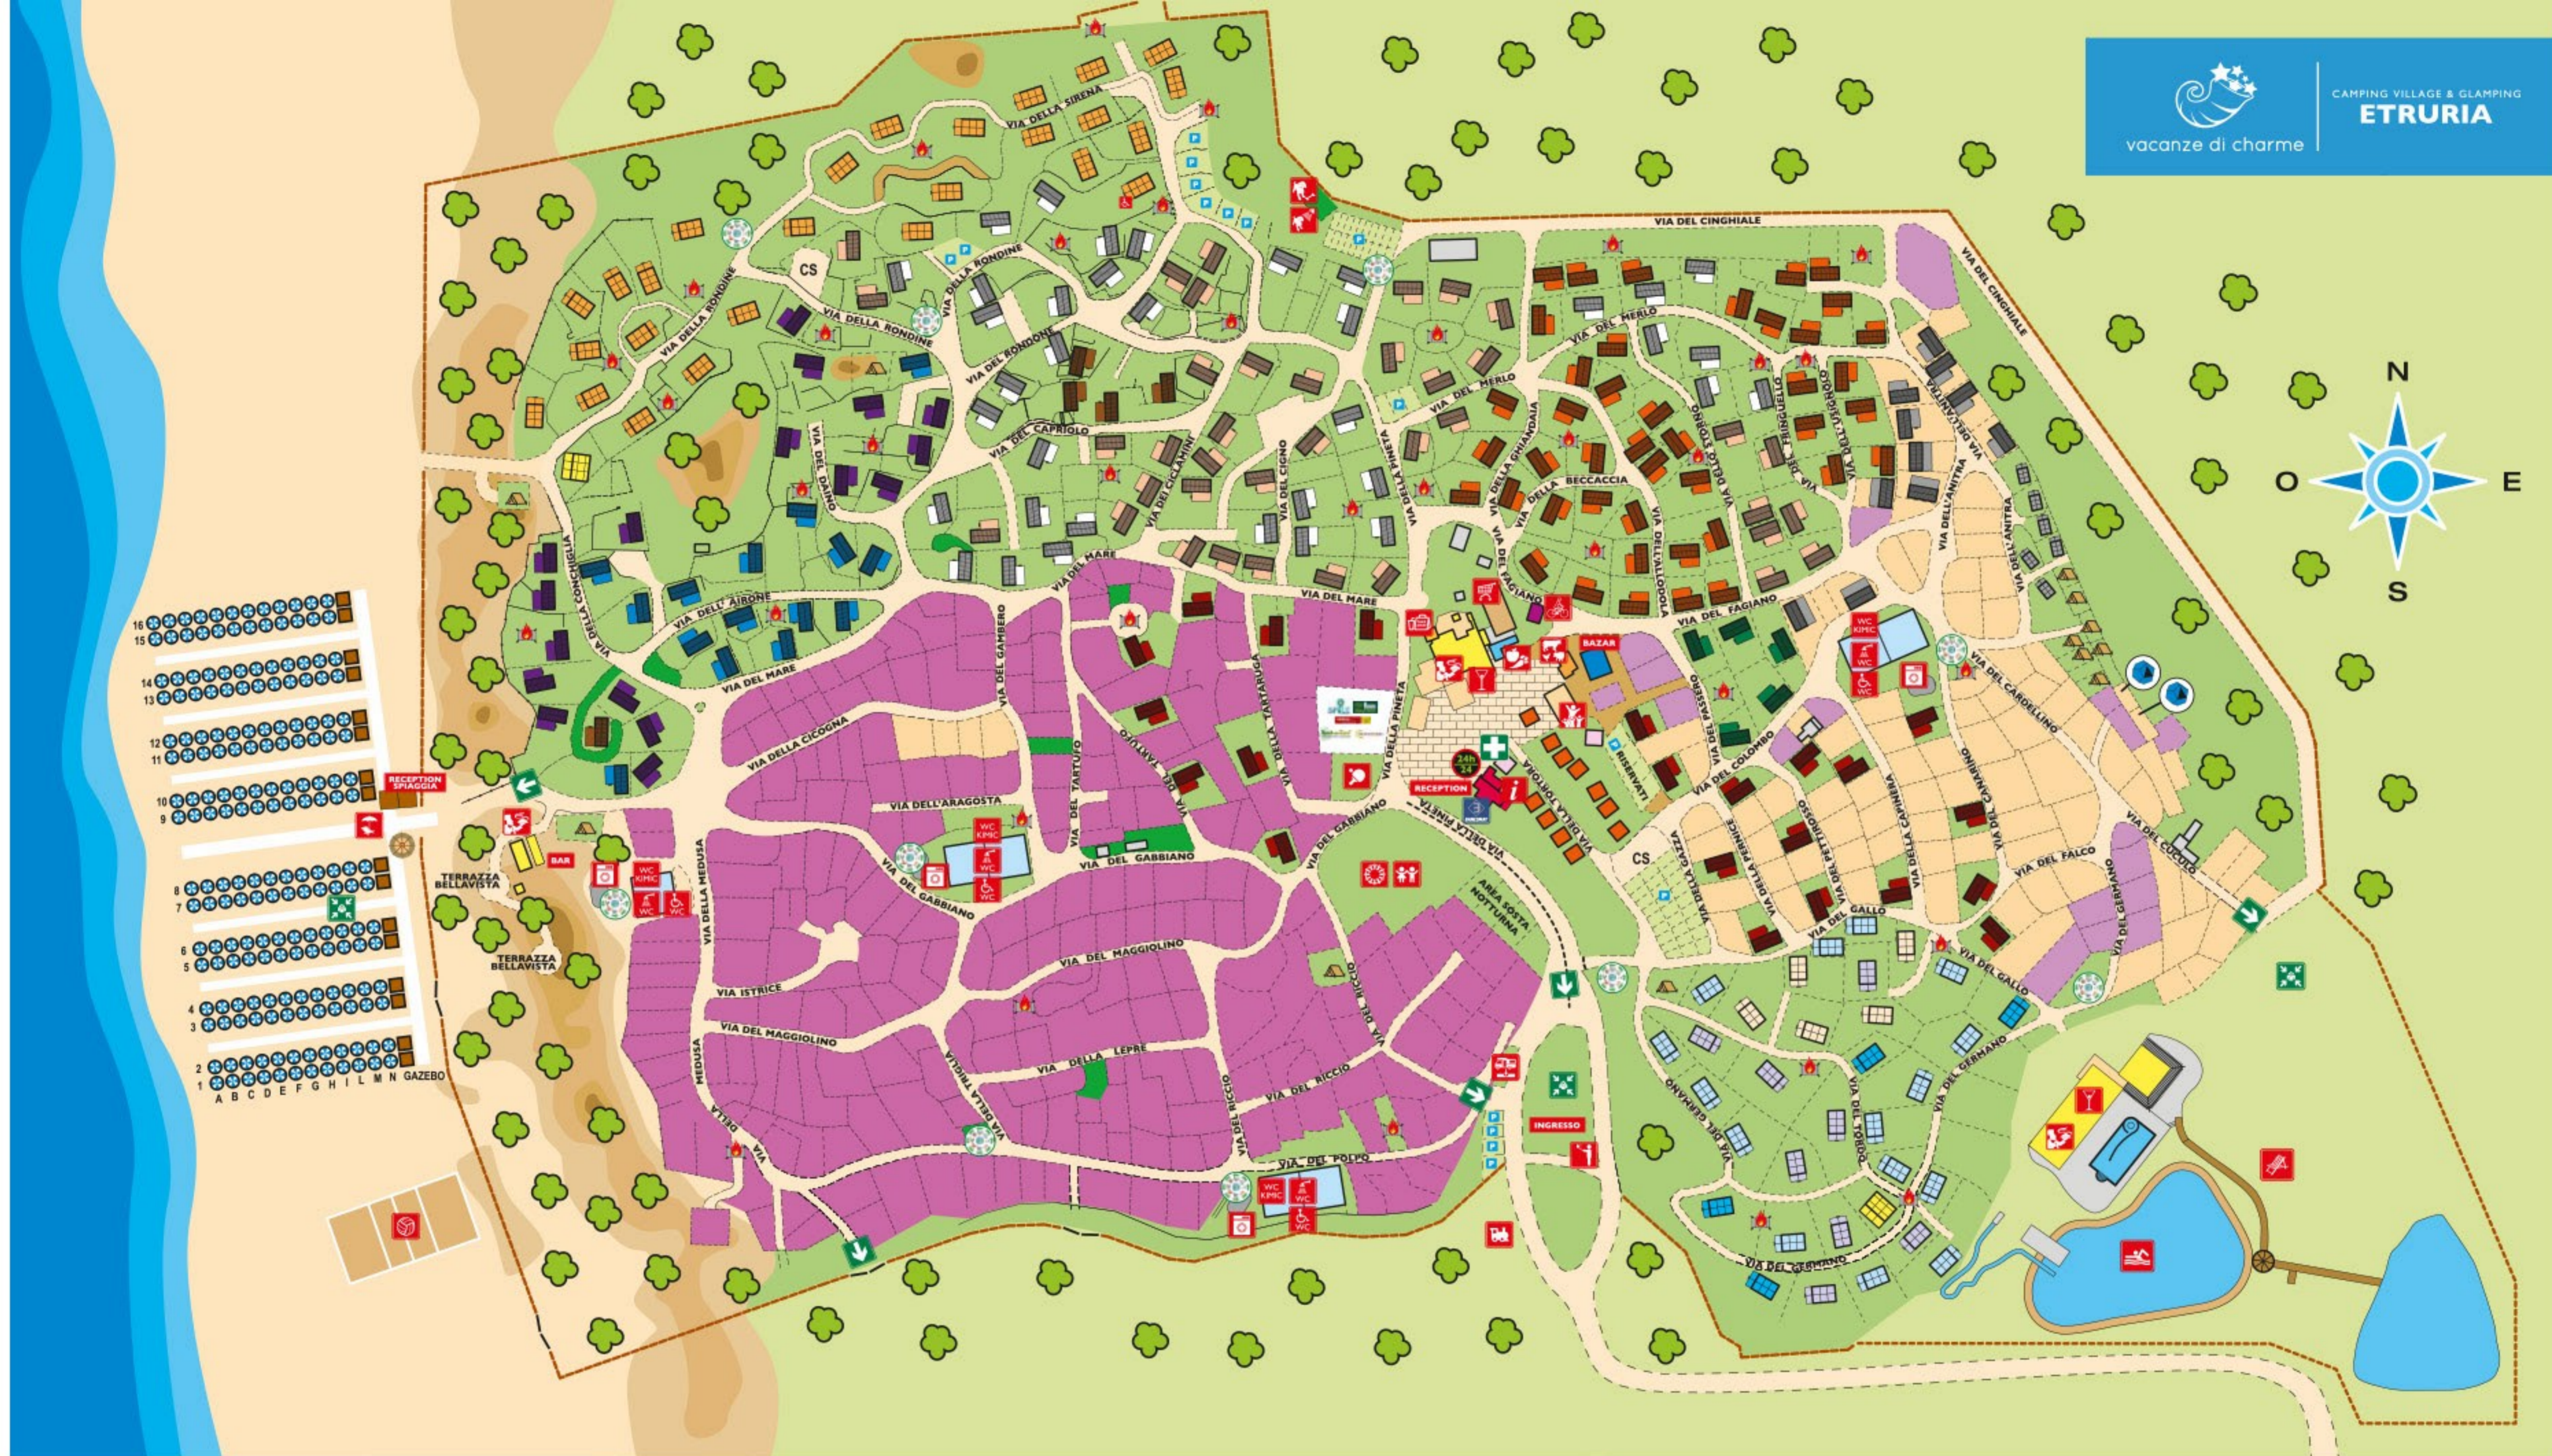

vacanze di charme

CAMPING VILLAGE & GLAMPING
ETRURIA

- | | | | | | | | | | | |
|------------------------|---------------|---------------|--------------|------------------------------------|------------------------------------|--|----------------------------------|---|---|---|
| PIAZZOLA PINETA | MIRTO | BOLGHERI | COUNTRY BABY | TENDA ADVENTURE | SOLARIUM | TAKE AWAY | NOLEGGIO BICICLETTE
RENT BIKE | MARKET | TOILETTE DISABILI
WC HANDICAP | DIFENDI L'AMBIENTE,
RICICLA I RIFIUTI
SAVE THE ENVIRONMENT,
RECYCLE YOUR RUBBISH |
| PIAZZOLA MARE | MIRTO MARE | SAFARI | TENDA KENYA | INFO POINT | SGAMBETTATURA CANI
DOG MOBILITY | FRUTTA EVERDURA
FRUITS AND VEGETABLES | PALCO ANIMAZIONE
ANIMATION | SELFIE POINT | CAMPER SERVICE | USCITA DI SICUREZZA
EMERGENCY EXIT |
| PIAZZOLA TOUR OPERATOR | LECCIO | COLLINA | LODGE | TRAIN STATION | WASH DOG | MACELLERIA
BUTCHER'S SHOP | PING PONG | LAVANDERIA
LAUNDRY | SERVIZI SANITARI
SANITARY FACILITIES | INFERMERIA
SURGERY |
| QUERCIA | LENTISCO | COUNTRY | VINTAGE | STABILIMENTO BALNEARE
BATHHOUSE | GRILL | BABY PARK | CHIRINGUITO | TOILETTE CHIMICA
WC KIMIC | PUNTO DI RITROVO
MEETING PLACE | |
| ROSMARINO | LENTISCO MARE | COUNTRY LARGE | TENDA ATOMO | PISCINE
SWIMMING POOL | RISTORANTE PIZZERIA
RESTAURANT | PALLAVOLO
VOLLEYBALL | BAR | PUNTO PRESIDATO 24h/24
POINT MANNED 24h/24
Tel. +39.0565.744254 | | |