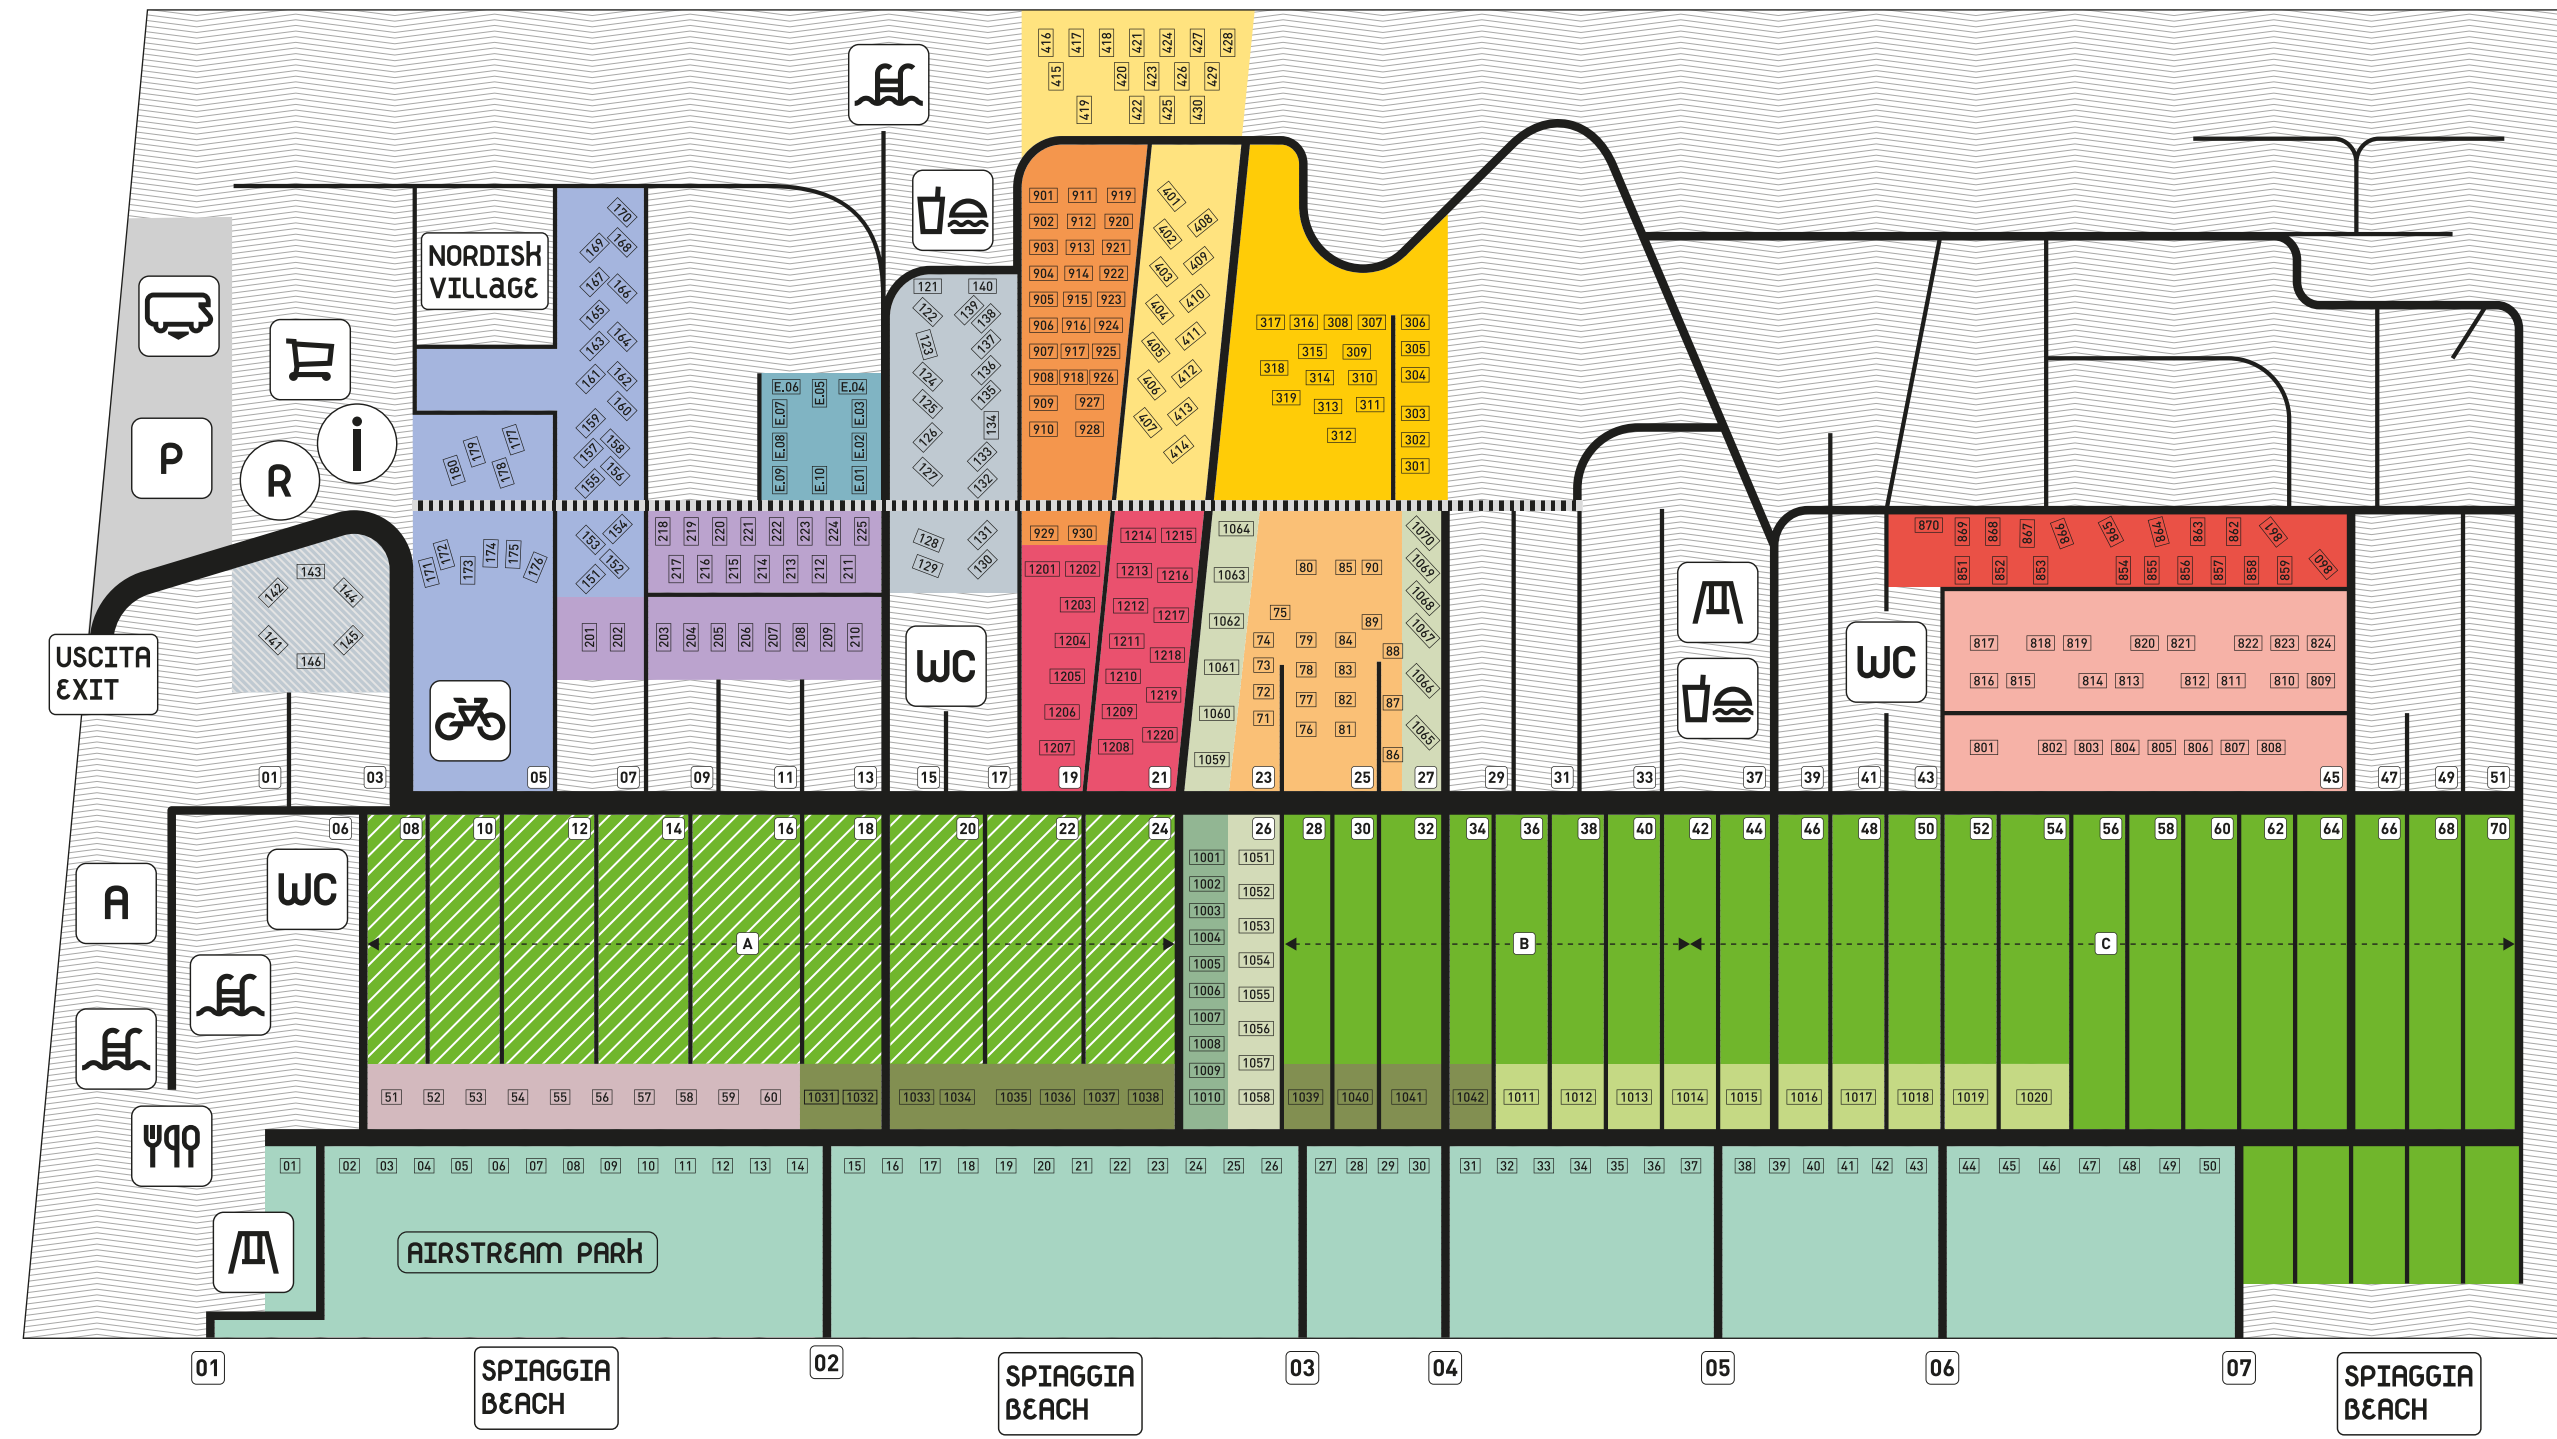

	BEACH HOUSE DELUXE
	MAXI BEACH HOUSE
	SUNRISE
	BEACH HOUSE
	BURANO
	LAGUNA
	CAPRI
	RIALTO
	RIVIERA
	LIDO
	GREEN
	BUNGALOW 2 FILA
	BUNGALOW COMFORT
	BUNGALOW 1 FILA
	CHALET CANOVA
	ECO LODGE
	COCO SWEET GARDEN
	COCO SWEET
	PIAZZOLA/PITCH/STELLPLATZ (A)
	PIAZZOLA/PITCH/STELLPLATZ (B+C)

<b>R</b>	RECEPTION
<b>i</b>	INFO/CUSTOMER CARE
<b>A</b>	ANIMAZIONE ANIMATION UNTERHALTUNG
<b>☺☺☺</b>	RISTORANTE RESTAURANT
<b>🛒</b>	MARKET
<b>☺☺</b>	SNACK BAR
<b>🏊</b>	PISCINE SWIMMING POOL
<b>🎮</b>	AREA GIOCHI PLAY AREA SPIELPLATZ
<b>WC</b>	+WC CHIMICO +CHEMICAL WC
<b>🚐</b>	CAMPER SERVICE
<b>    </b>	PERCORSO PEDONALE
<b>🚲</b>	NOLEGGIO BICI BIKE RENTAL FAHRRADVERLEIH / OUTDOOR MARKET

USCITA  
EXIT

NORDISK  
VILLAGE

AIRSTREAM  
PARK

SPIAGGIA  
BEACH

SPIAGGIA  
BEACH

SPIAGGIA  
BEACH