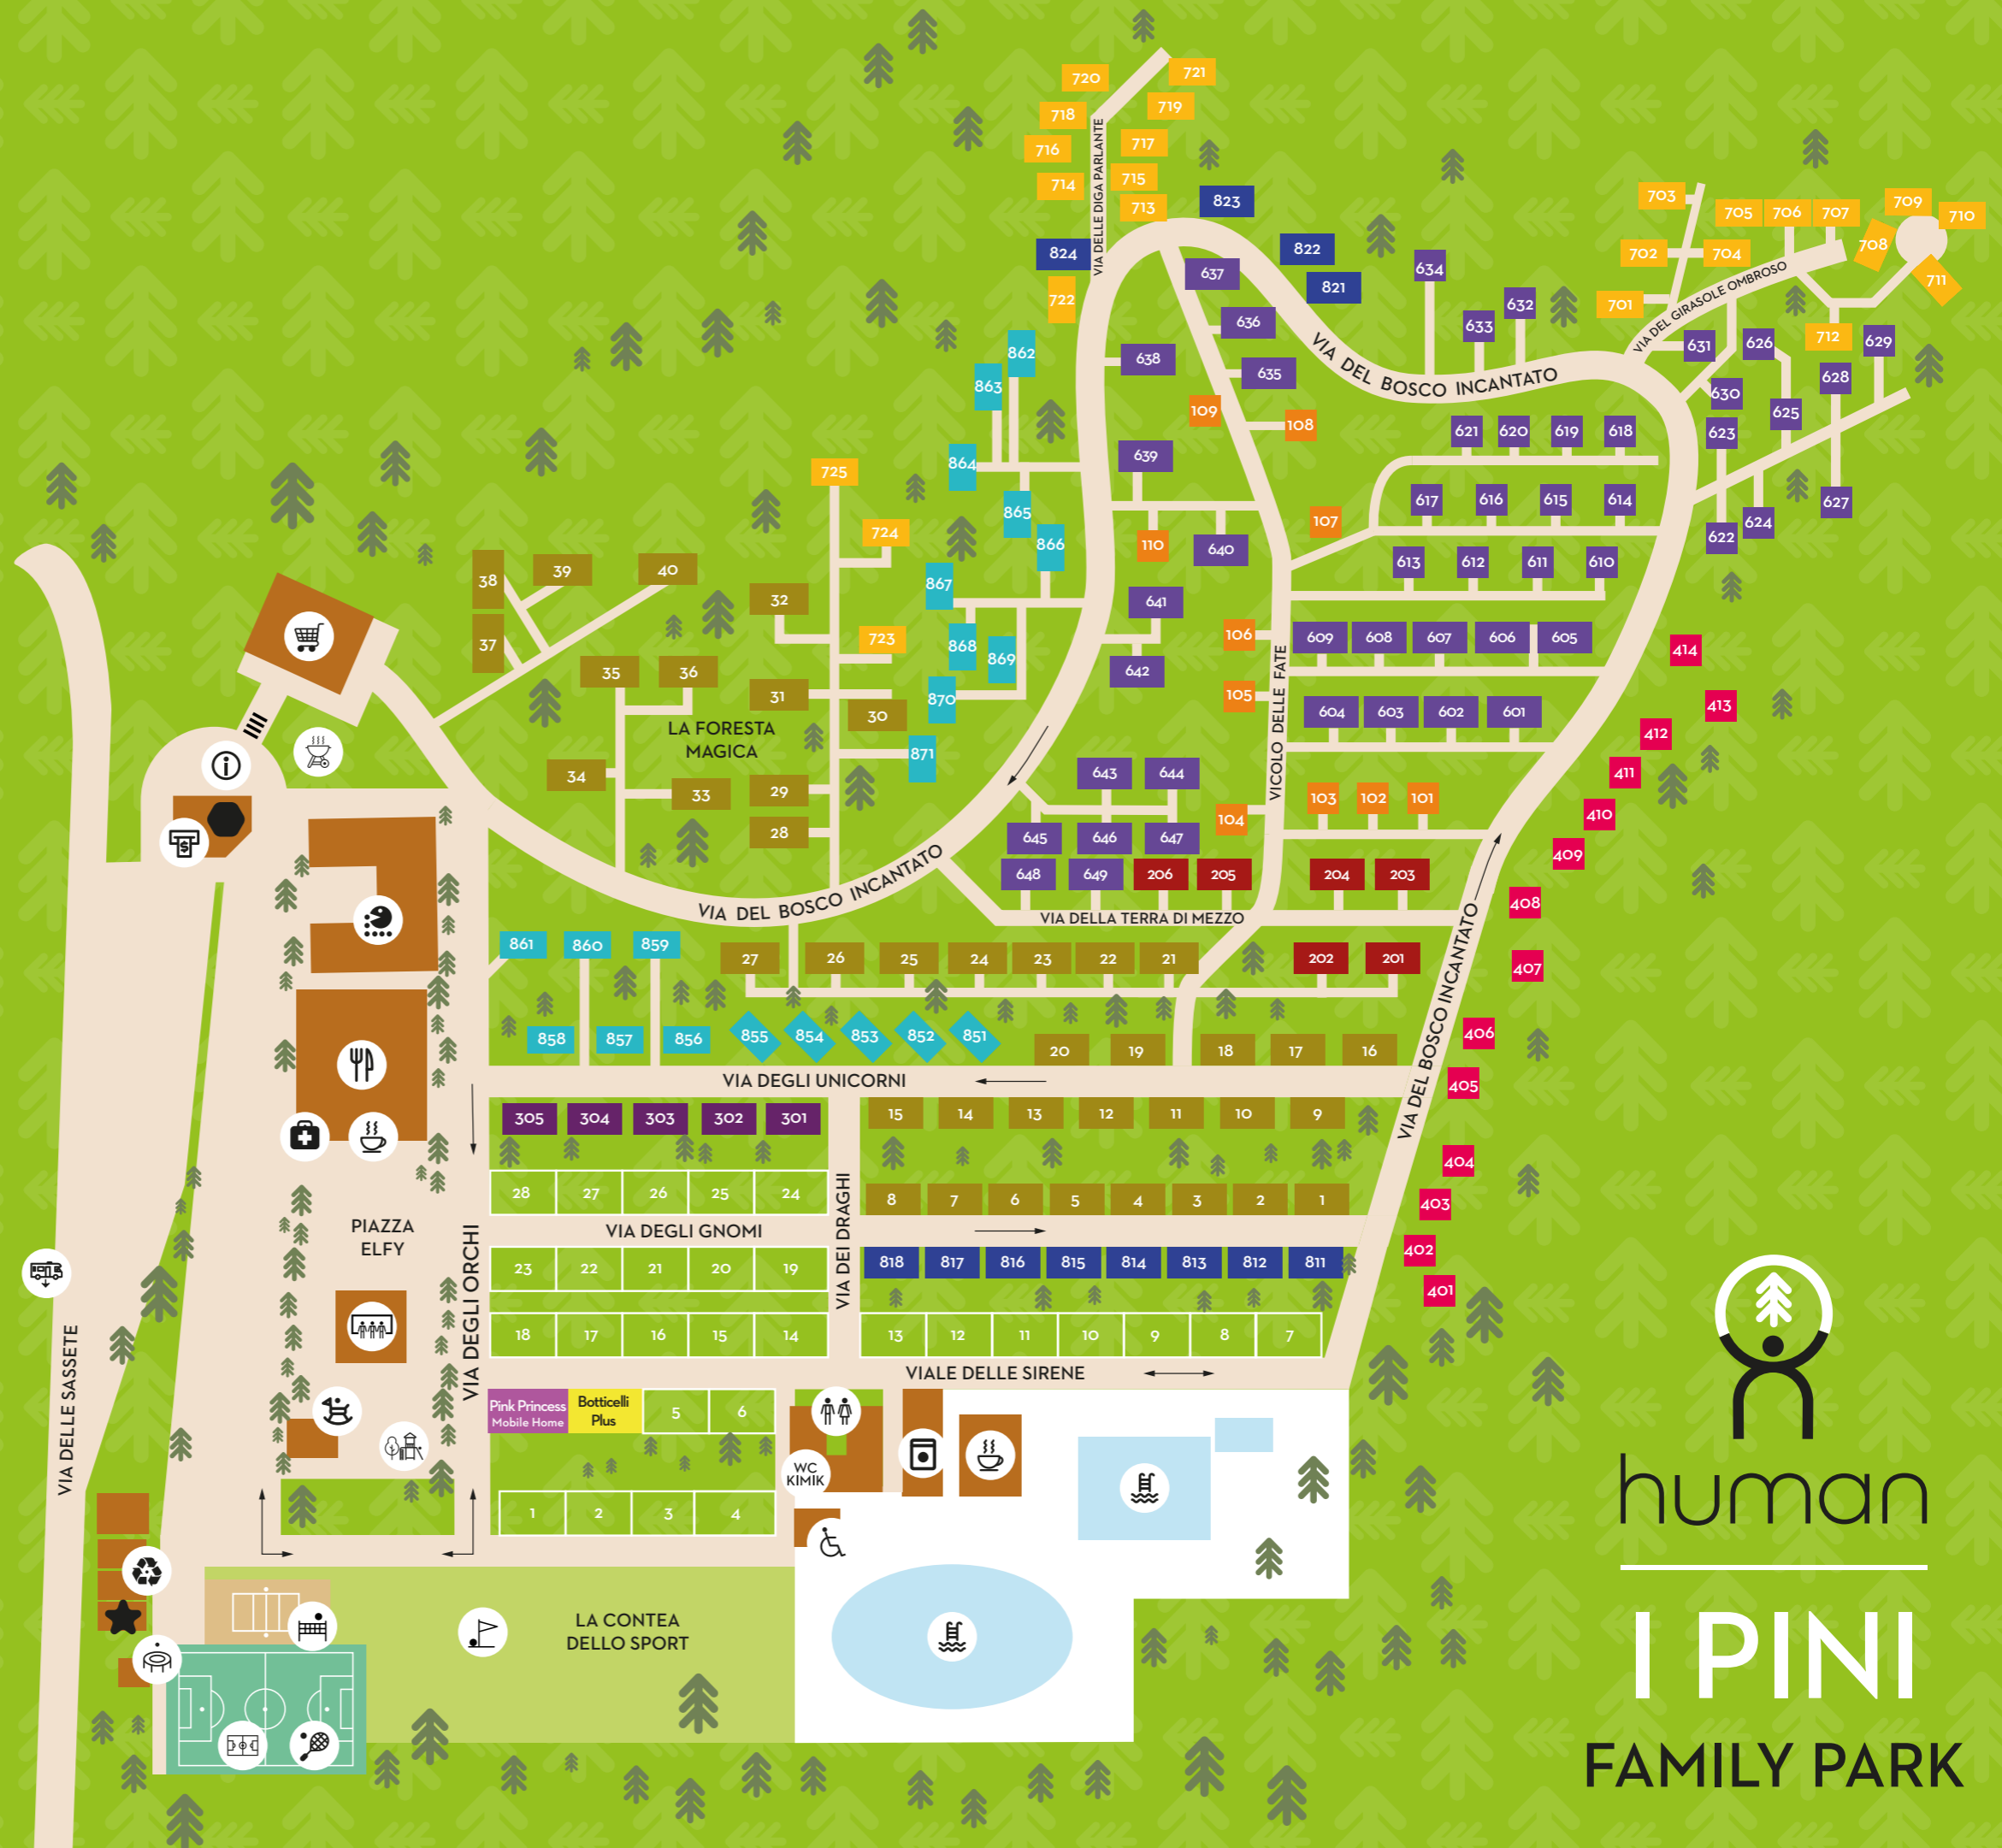

	PICNIC AREA		TOILETTES
	BAR		CHEMICAL TOILET
	CAMPER SERVICE		AMPHITHEATER
	GAMES ROOM		MINI CLUB
	TRAMPOLINES		BANCOMAT
	MARKET		INFIRMERY
	RESTAURANT		LAUNDRY
	SOCCER		WASTE RECYCLING AREA
	TENNIS		TOILET
	VOLLEY		PLAYGROUND
	RESTAURANT		INFO POINT
			MINIGOLF

	PITCHES		BOTTICELLI
	ROAN		LEONARDO
	GIOTTO		HUMAN TRAVEL
	EUROCAMP		ESTIVO TRAVEL
	VACANSOLEIL		RECEPTIONS FOR: ROAN, EUROCAMP, HOMAIR
	BOTTICELLI SPECIAL		RECEPTIONS FOR: HUMAN TRAVEL, VACANSOLEIL
	BOTTICELLI PLUS		

GPS 42° 09' 19.06" N – 12° 34' 23.17" E

Via delle Sassette, 28
00065 Fiano Romano – ROMA

human
I PINI
FAMILY PARK