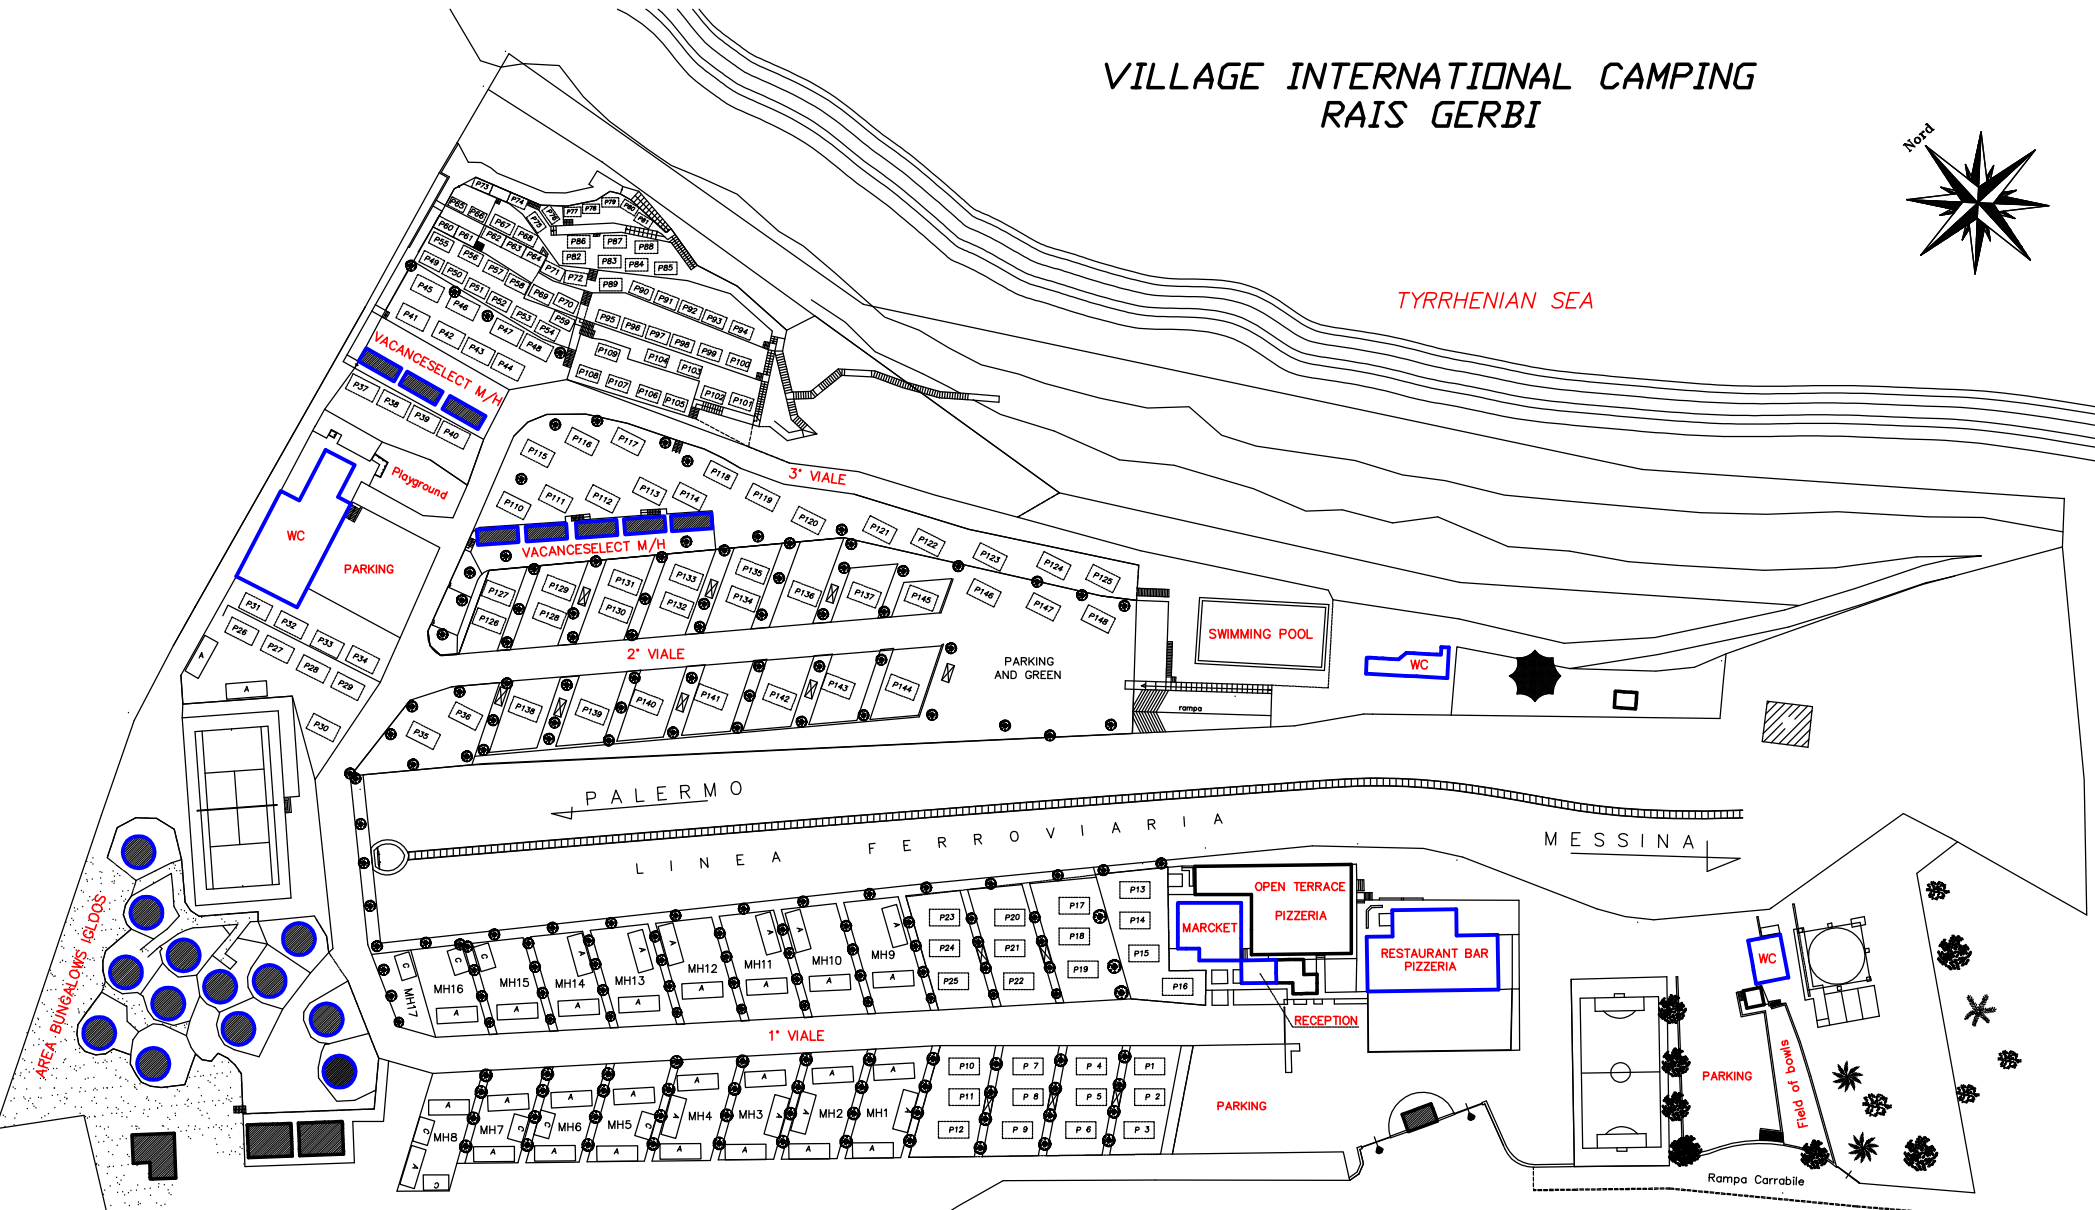

VILLAGE INTERNATIONAL CAMPING RAIS GERBI

TYRRHENIAN SEA

← PALERMO

NATIONAL ROAD
(STRADA STATALE 113)

MESSINA →